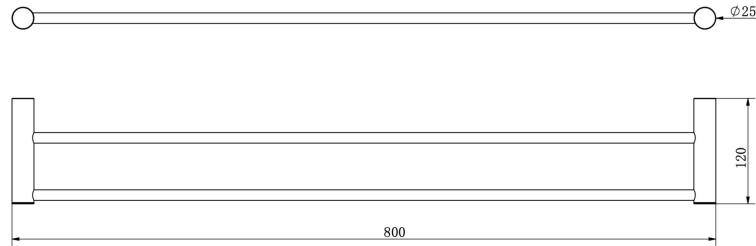

Dotti 800mm Double Towel Rail

Product Specifications

Code: DOT-46-BN
Finish: Brushed Nickel
Barcode: 9339897032889
Primary Material: 304 Stainless Steel
Technical Features: Solid Brass Fixing Mount

DOT-46-CH
Chrome
Electroplate