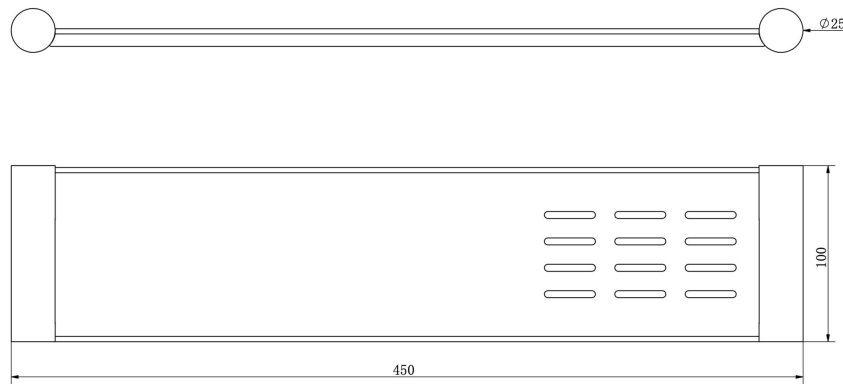

Dotti Metal Shelf with Soap Dish

Product Specifications

Code: DOT-47-AB
Finish: Aged Bronze
Barcode: 9339897032926
Primary Material: 304 Stainless Steel
Technical Features: Solid Brass Fixing Mount

DOT-47-MB
Matte Black
Electroplate