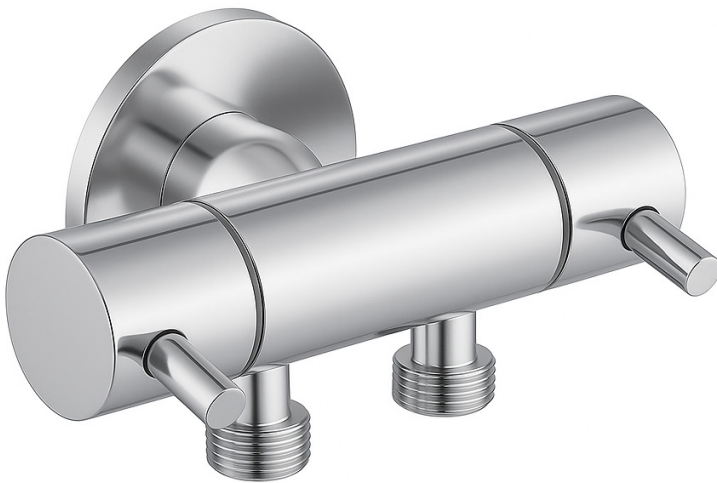

DUAL CONTROL MINI CISTERN COCK

PRODUCT CODE: T115D

Linkware are building on the success of the Trigger Spray for many applications, and have released a Dual Control Cistern Cock.

Featuring two outlets and separate controls, these are perfect for applications requiring two outlets with the ability to isolate one source, with a color matching cap included with the product. Made from the finest materials, these are quality products and finishes to suit many tastes.

FEATURES:

- / High Quality Finishes
- / Perfect for Bidet Spray Applications
- / Quality brass construction
- / 1/4 Turn Ceramic Disc
- / Back plate included
- / Popular Pin Lever Handle

WARRANTY: 2 Year Replacement*

*Must be installed by a Licensed Plumber.

AVAILABLE IN CHROME, BRUSHED STAINLESS, BRUSHED GOLD, GUNMETAL, MATTE BLACK, WHITE, PVD GOLD AND PVD COPPER

1/4 TURN CERAMIC DISC

SUITABLE FOR BIDET APPLICATION