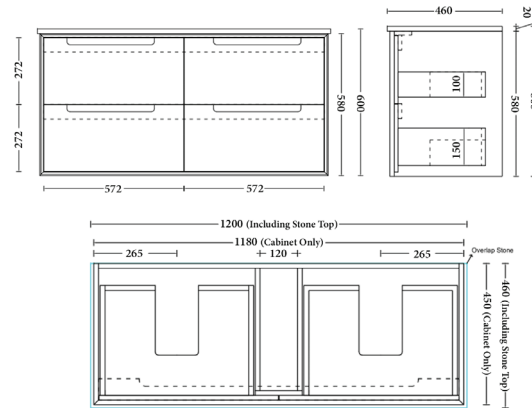

## ELWOOD 1200MM HYBRID

ELW120C

## 1200MM HYBRID VANITY SETS

Cabinet Only	ELW120C-CO
Pristine White	ELW120C-PW
Calacatta Marble	ELW120C-CM
Nordic Mist	ELW120C-NM