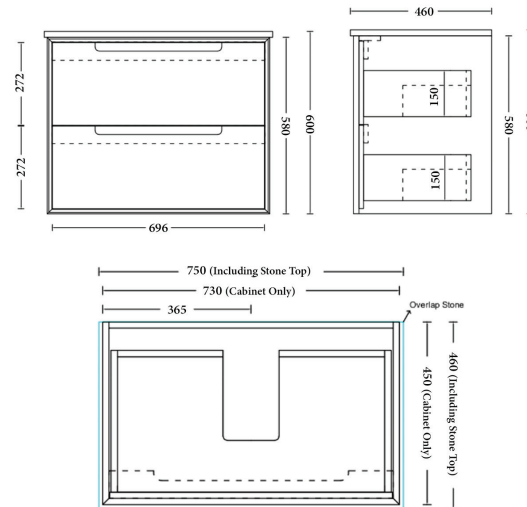

## ELWOOD 750MM HYBRID

ELW75C

## 750MM HYBRID VANITY SETS

Cabinet Only	ELW75C-CO
Pristine White	ELW75C-PW
Calacatta Marble	ELW75C-CM
Nordic Mist	ELW75C-NM