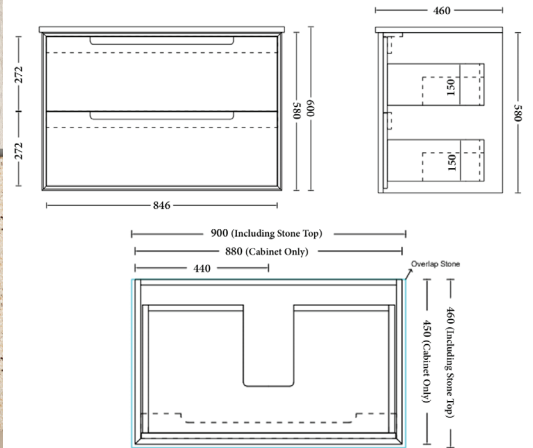

## ELWOOD 900MM HYBRID

ELW90C

## 900MM HYBRID VANITY SETS

Cabinet Only	ELW90C-CO
Pristine White	ELW90C-PW
Calacatta Marble	ELW90C-CM
Nordic Mist	ELW90C-NM