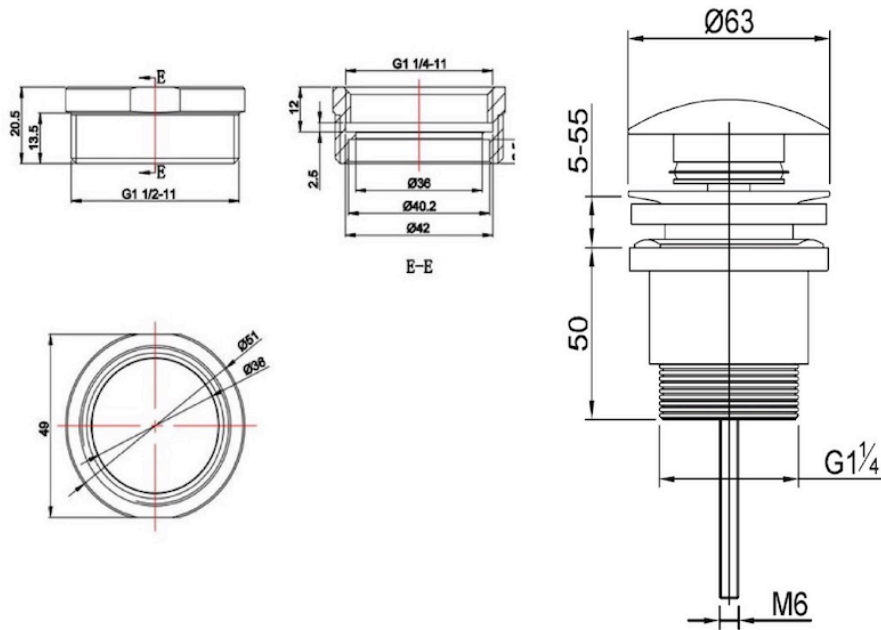

Ezyflow 32/40mm Universal Pop-Up Plug & Waste with Optional Overflow

Product Specifications

Code: EZY-U324-BB
 Finish: Brushed Brass
 Barcode: 9339897023917
 Primary Material: Standard Brass
 Special Features: Spare Parts Available
 Pull Out Cartridge