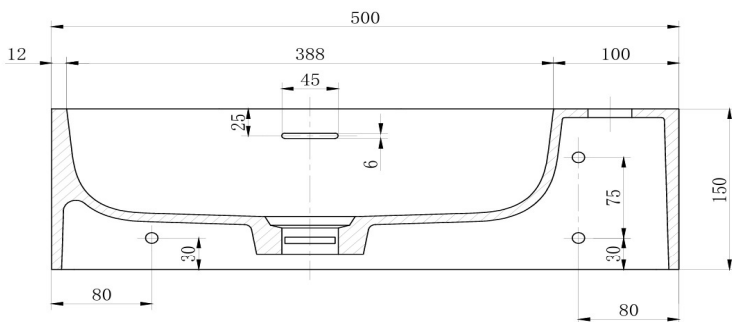

BELLA VISTA®

SPECIFICATIONS

Elysia RH
Wall Hung

500 x 275 x 150mm
Water Capacity 5.1 Litres

Solid Surface
Overflow suitable for
6 Star Rated tapware

WWW.BELLA-VISTA.AU

While we aim to provide correct specifications, Bella Vista reserves the right to make modifications without prior notice. Size and colour may vary from image shown. All measurements are shown in millimetres. Please allow for a +/- 10 mm tolerance for variances. Always use the physical product measurements for mark ups and roughing in. Technical drawings may differ from products received.