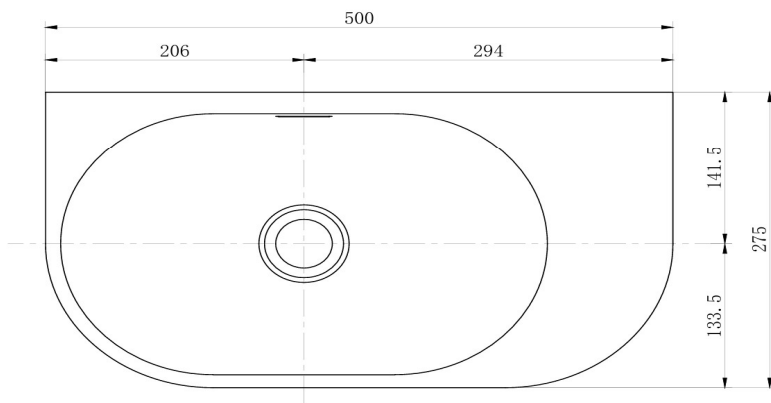

BELLA VISTA®

SPECIFICATIONS

Elysia RH
Wall Hung

500 x 275 x 150mm
Water Capacity 5.1 Litres

Solid Surface
Overflow suitable for
6 Star Rated tapware

WWW.BELLA-VISTA.AU

While we aim to provide correct specifications, Bella Vista reserves the right to make modifications without prior notice. Size and colour may vary from image shown. All measurements are shown in millimetres. Please allow for a +/- 10 mm tolerance for variances. Always use the physical product measurements for mark ups and roughing in. Technical drawings may differ from products received.