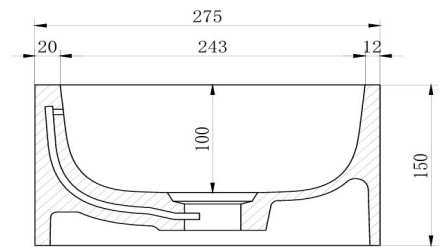

BELLA VISTA®

SPECIFICATIONS

Elysia RH
Wall Hung

500 x 275 x 150mm
Water Capacity 5.1 Litres

Solid Surface
Overflow suitable for
6 Star Rated tapware

WWW.BELLA-VISTA.AU

While we aim to provide correct specifications, Bella Vista reserves the right to make modifications without prior notice. Size and colour may vary from image shown. All measurements are shown in millimetres. Please allow for a +/- 10 mm tolerance for variances. Always use the physical product measurements for mark ups and roughing in. Technical drawings may differ from products received.