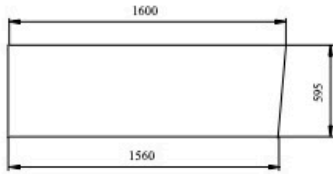

Florida 1600mm Left Corner Bath with Overflow

Unit: mm

SECTION A-A

SECTION B-B

Product Specifications

Code: FLO-LH-OF160-GW

Finish: Gloss White

Barcode: 9339897009607