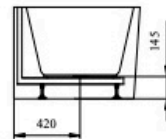

Florida 1600mm Left Corner Bath with Overflow

Unit: mm

SECTION A-A

SECTION B-B

Product Specifications

Code: FLO-LH-OF160-GW

Finish: Gloss White

Barcode: 9339897009607