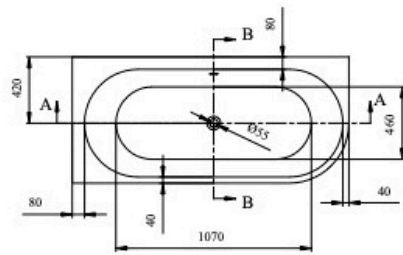

Florida 1600mm Left Corner Bath with Overflow

Unit: mm

SECTION A-A

SECTION B-B

Product Specifications

Code: FLO-LH-OF160-GW

Finish: Gloss White

Barcode: 9339897009607