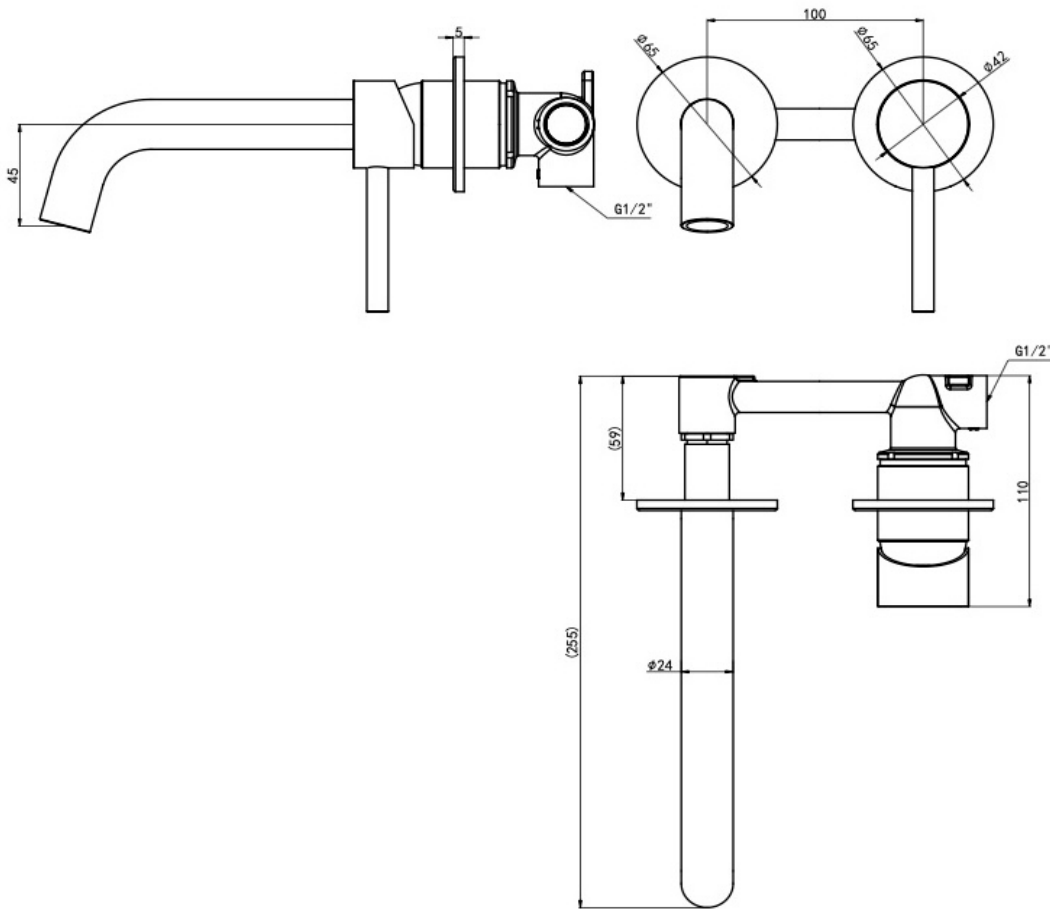

# Gigi S3 2-Plate Wall Basin or Bath mixer

Aged Bronze

## Product Specifications

Code	GG-S3-09-2P-AB	WELS Reg	T445994
Barcode	9339897023320	WELS Rating	6 Star
Material	304 Stainless Steel	WELS L/Min	4 L/Min
Finish	Aged Bronze	Trim Kit	GG-S3-09-2P-TK-AB
Cartridge	35mm Kerox	Uni Body	UNI-200