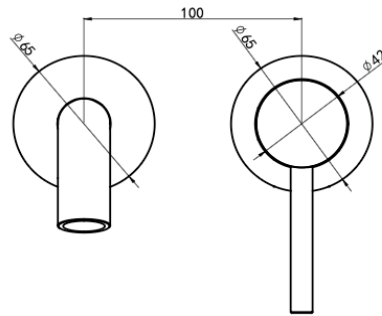

Gigi S3 2-Plate Wall Basin or Bath Mixer Trim Kit

Brushed Nickel

Product Specifications

Code	GG-S3-09-2P-TK-BN
Barcode	9339897023412

Material	304 Stainless Steel
Finish	Brushed Nickel

Experience, *the difference.*