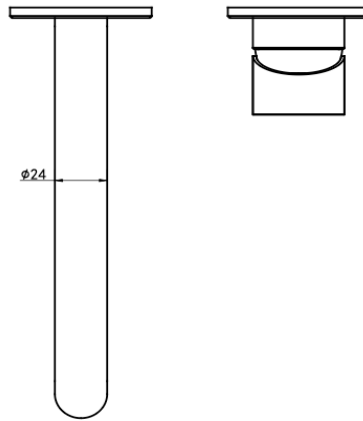

Gigi S3 2-Plate Wall Basin or Bath Mixer Trim Kit

Brushed Nickel

Product Specifications

Code	GG-S3-09-2P-TK-BN
Barcode	9339897023412

Material	304 Stainless Steel
Finish	Brushed Nickel

Experience, *the difference.*