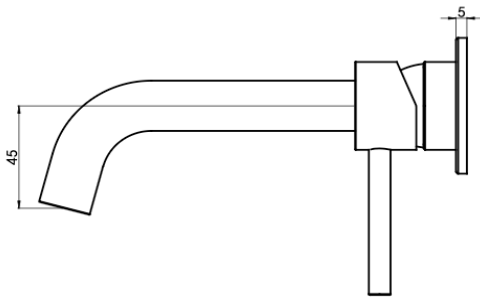

Gigi S3 2-Plate Wall Basin or Bath Mixer Trim Kit

Brushed Nickel

Product Specifications

Code	GG-S3-09-2P-TK-BN
Barcode	9339897023412

Material	304 Stainless Steel
Finish	Brushed Nickel

Experience, *the difference.*