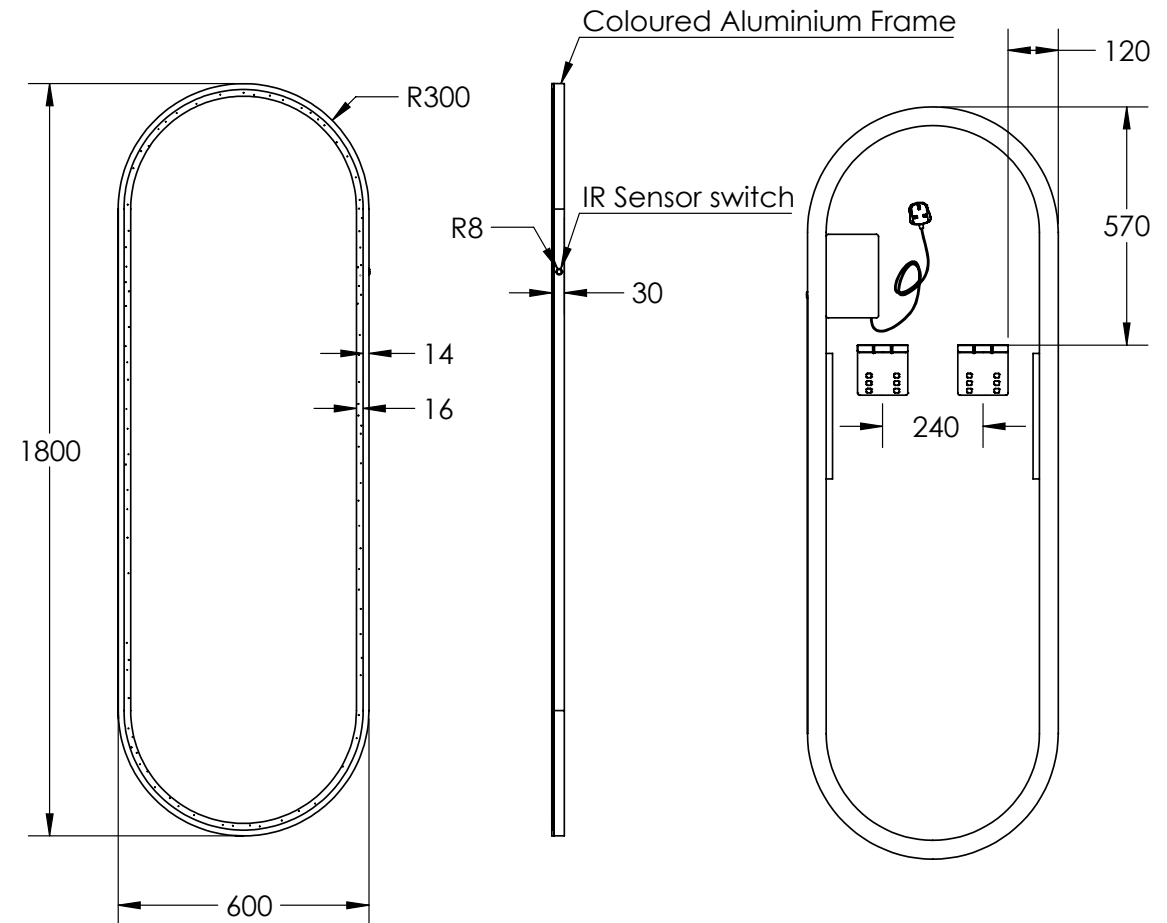

GREAT GREAT GATSBY 600

LED MIRROR

FINISHES

Matt White Aluminium Frame

PRODUCT CODE

GGG60-MW

Matt Black Aluminium Frame

GGG60-MB

SPECIFICATIONS

WIDTH	600mm
HEIGHT	1800mm
DEPTH	30mm
WEIGHT	20kg
ORIENTATION	Portrait

FEATURES

- Copper Free Mirror
- LED Lighting
(Adjustable Colour Temperature)
- Frontlit
- Infrared Sensor Switch

LIGHTING SPECIFICATIONS

CCT	2700K - 6500K
CRI	>80

INSTALLATION

- Wall mount
- Plug-in (1.5m)
- Input voltage: 220-240v 50Hz

Disclaimer: All LED Products requiring hardwiring must be installed by a licensed electrician in accordance with local regulations. Sizes are in mm and nominal and should be checked prior to installation. Actual colours may vary so please check colour samples before ordering. Installation is acceptance of our products. Installation of faulty, warped, chipped or damaged products will void our warranty.