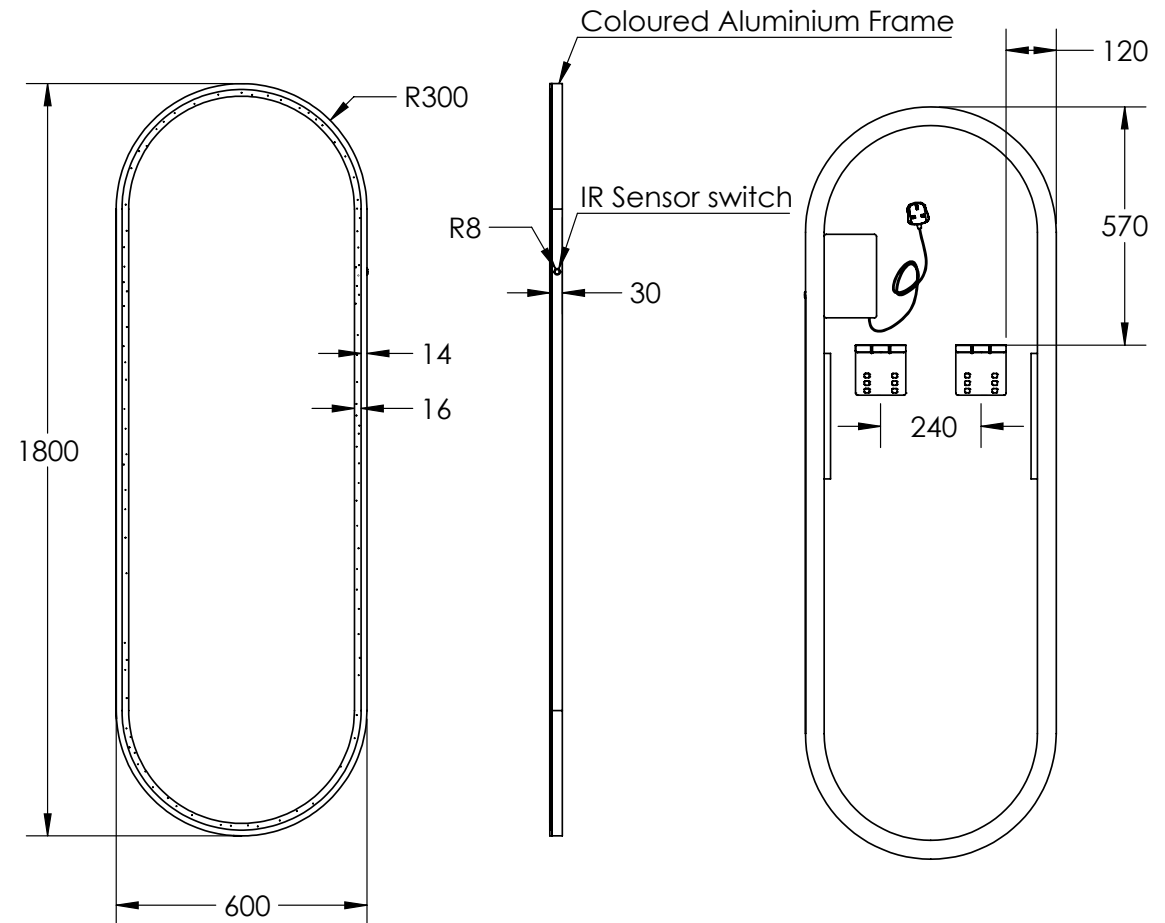

GREAT GREAT GATSBY 600

LED MIRROR

FINISHES

Matt White Aluminium Frame

PRODUCT CODE

GGG60-MW

Matt Black Aluminium Frame

GGG60-MB

SPECIFICATIONS

WIDTH	600mm
HEIGHT	1800mm
DEPTH	30mm
WEIGHT	20kg
ORIENTATION	Portrait

FEATURES

- Copper Free Mirror
- LED Lighting
(Adjustable Colour Temperature)
- Frontlit
- Infrared Sensor Switch

LIGHTING SPECIFICATIONS

CCT	2700K - 6500K
CRI	>80

INSTALLATION

- Wall mount
- Plug-in (1.5m)
- Input voltage: 220-240v 50Hz

Disclaimer: All LED Products requiring hardwiring must be installed by a licensed electrician in accordance with local regulations. Sizes are in mm and nominal and should be checked prior to installation. Actual colours may vary so please check colour samples before ordering. Installation is acceptance of our products. Installation of faulty, warped, chipped or damaged products will void our warranty.