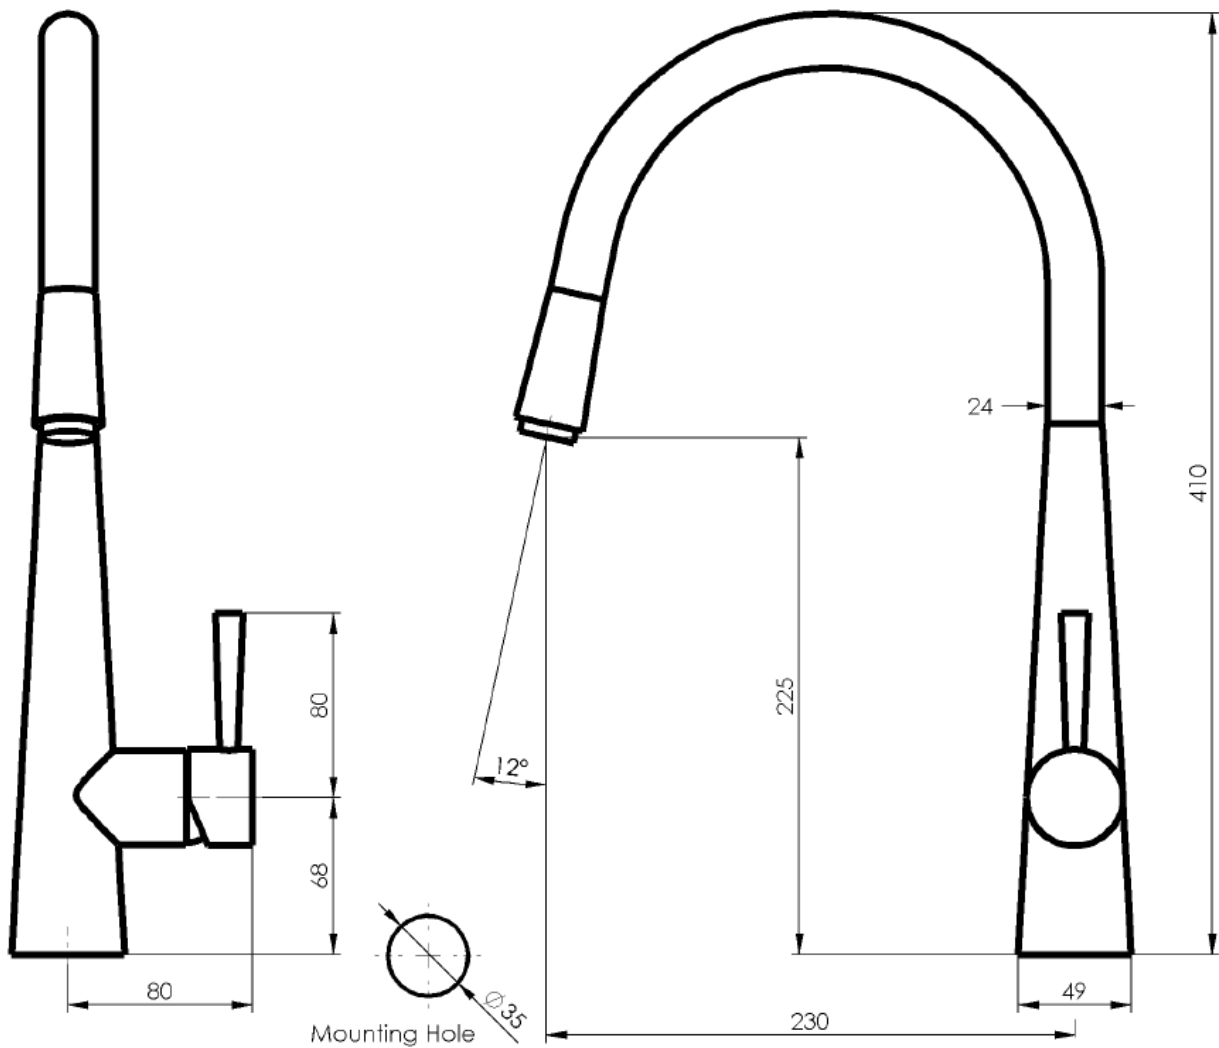

WELS 5 STAR 6.0 L/M

Dual Function Spray

Swivel Spout

**AU** PHONE - 1800 244 487  
EMAIL - [aussales@greenstapware.com](mailto:aussales@greenstapware.com)  
WEBSITE - [greenstapware.com.au](http://greenstapware.com.au)