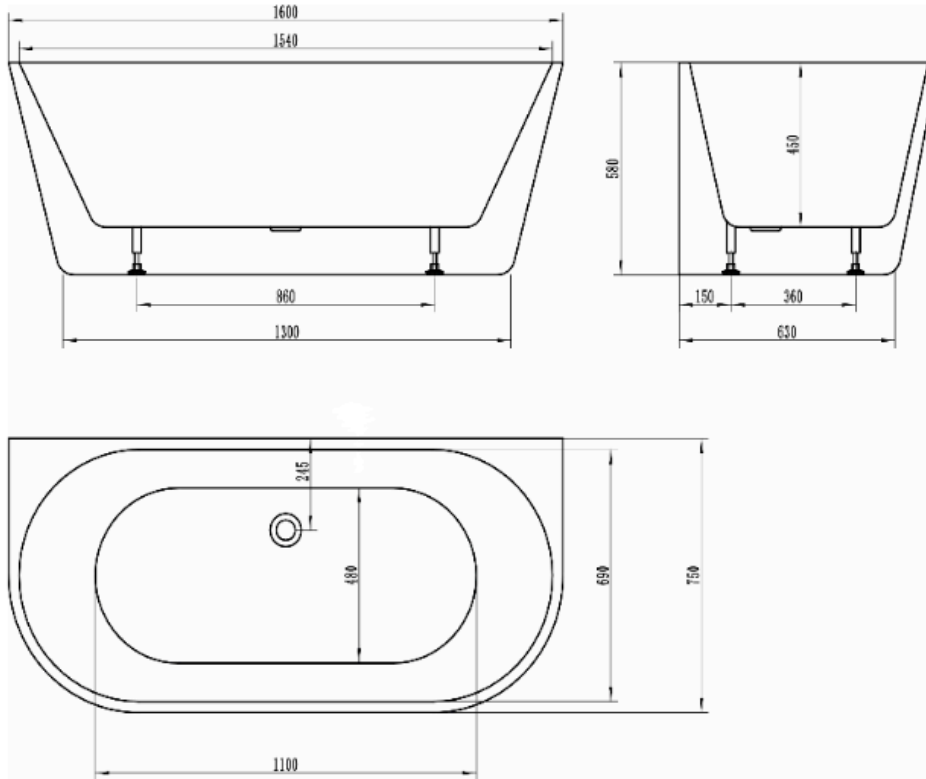

Idalia 1600mm Back to Wall Bath

Product Specifications

- Code:** IDA-160-BTW-GW
Finish: Gloss White
Barcode: 9339897022248
Primary Material: Sanitary Grade Acrylic
Technical Features: Pop-up Waste Sold Separately