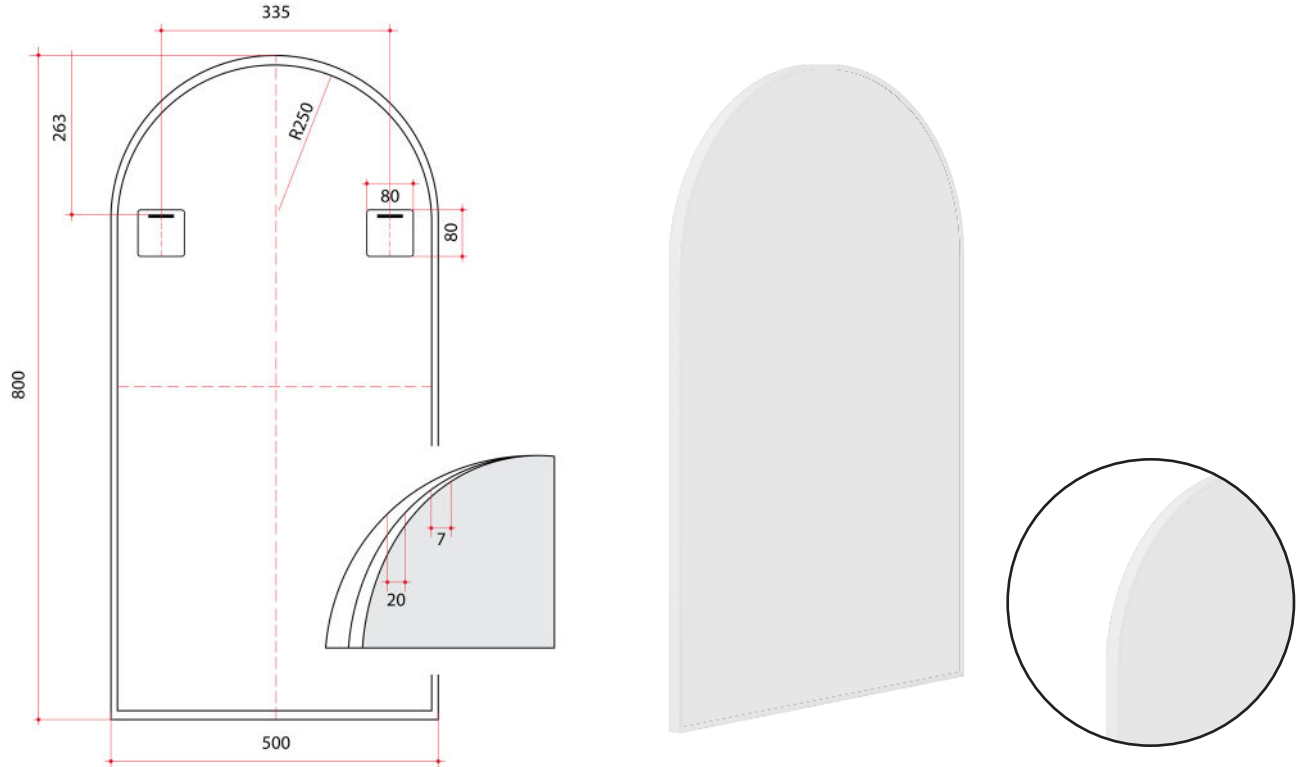

Ablaze Juno Arch Framed Mirror
 Aluminum Arch White Framed Mirror with Demister

Note: All dimensions are in millimetres (mm)

Stock Code	Mirror Size (mm)	Shape	Output (w)	Finish
JC5080WD	500 x 800 x 20	Arch	38	White

Two years warranty

Safety backing film

Copper-free mirror

Portrait mounting only

Hanger fixing method

Includes demister

Made in Europe

PLEASE NOTE: This product includes a mirror and Thermomirror demister. These are supplied as separate parts and the demister will need to be adhered to the back of the mirror prior to installation of the mirror. For details on the demister, please see next page.

1300 368 631
 sales@thermogroup.com.au
 www.thermogroup.com.au

Thermomirror Mirror Demister
Ultra-thin Demister Pad for use on Bathroom Mirrors

Stock Code	Size (mm)	Heat Output (W)	Voltage - Frequency
TM3545	350 x 450	38	220 - 240V 50Hz