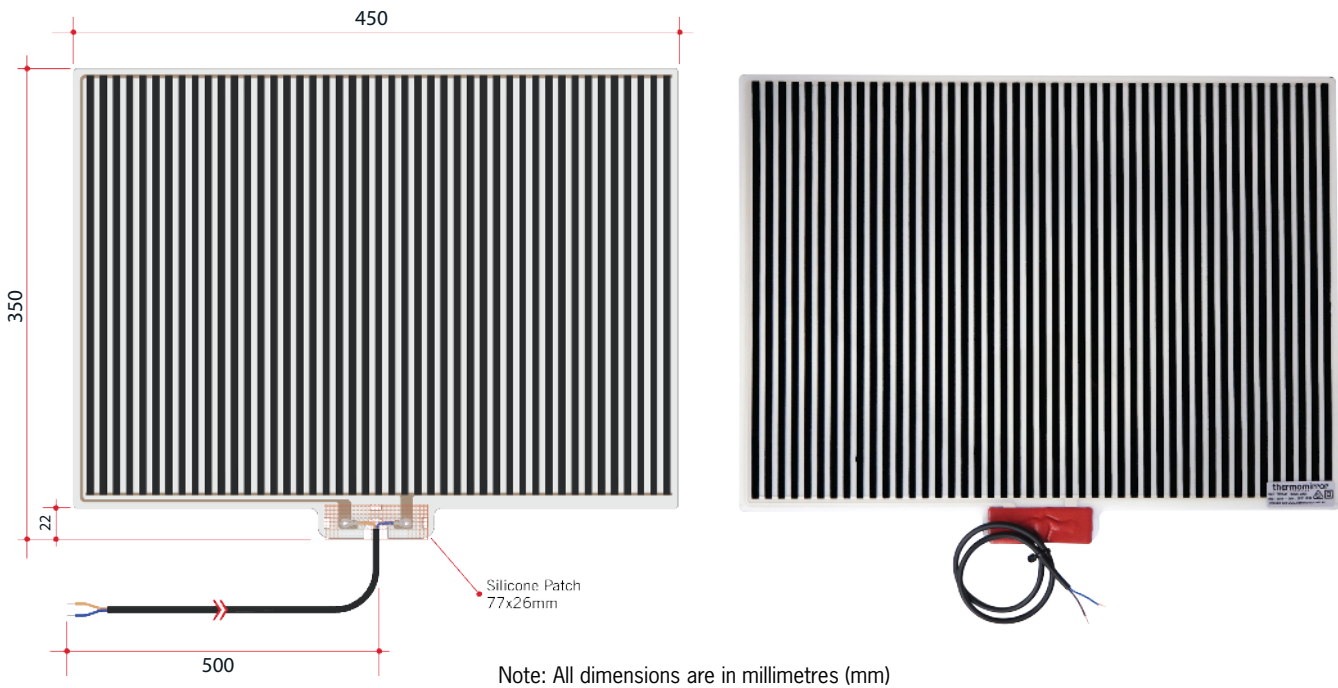

Ablaze Juno Arch Framed Mirror
 Aluminum Arch White Framed Mirror with Demister

Note: All dimensions are in millimetres (mm)

Stock Code	Mirror Size (mm)	Shape	Output (w)	Finish
JC5080WD	500 x 800 x 20	Arch	38	White

Two years warranty

Safety backing film

Copper-free mirror

Portrait mounting only

Hanger fixing method

Includes demister

Made in Europe

PLEASE NOTE: This product includes a mirror and Thermomirror demister. These are supplied as separate parts and the demister will need to be adhered to the back of the mirror prior to installation of the mirror. For details on the demister, please see next page.

1300 368 631
 sales@thermogroup.com.au
 www.thermogroup.com.au

Thermomirror Mirror Demister
Ultra-thin Demister Pad for use on Bathroom Mirrors

Stock Code	Size (mm)	Heat Output (W)	Voltage - Frequency
TM3545	350 x 450	38	220 - 240V 50Hz