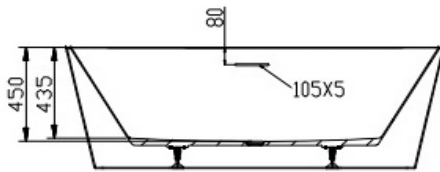

## Product Specifications

Code	JS-FS-OF170-GW
Barcode	9339897033947
Material	Sanitary Grade Acrylic
Overflow	105 x 5mm

Finish	Gloss White
Size	1700 x 750 x 580mm

Experience, *the difference.*

LINSOL.COM.AU