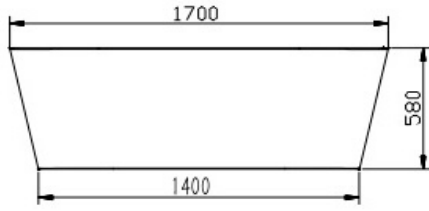

Joseph 1700 Freestanding Bath with Overflow

Gloss White