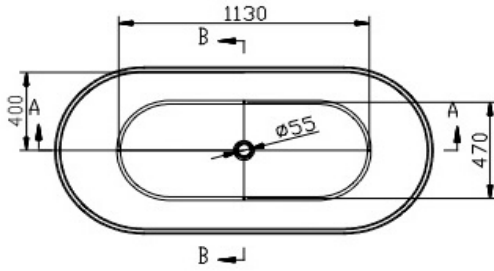

Joseph 1700 Freestanding Bath with Overflow

Gloss White