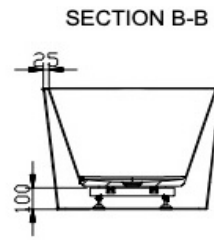

Joseph 1700 Freestanding Bath with Overflow

Gloss White