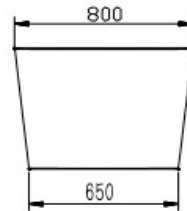

Joseph 1700 Freestanding Bath with Overflow

Gloss White