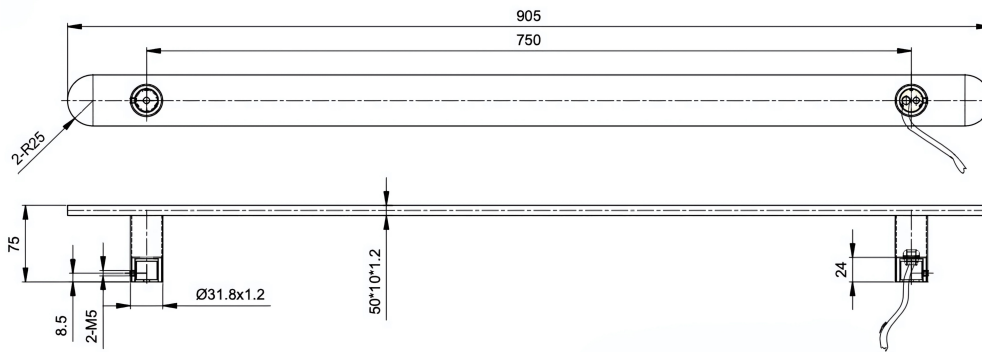

# Allegra 12V Flat Bar Vertical Heated Towel Rail

## Product Specifications

**Code:** JY-12V-F100-MB  
**Finish:** Matte Black  
**Barcode:** 9339897023887  
**Primary Material:** 304 Stainless Steel  
**Technical Features:** 12VDC Hardwire Only  
 Included: Transformer  
 IP Rating: IP55  
 Maximum Output Temperature: 50C  
 Transformer Input: 240VAC  
 - 60Hz - 1.5A Transformer Output: 12VDC  
 - 5.0A - 60W (max)