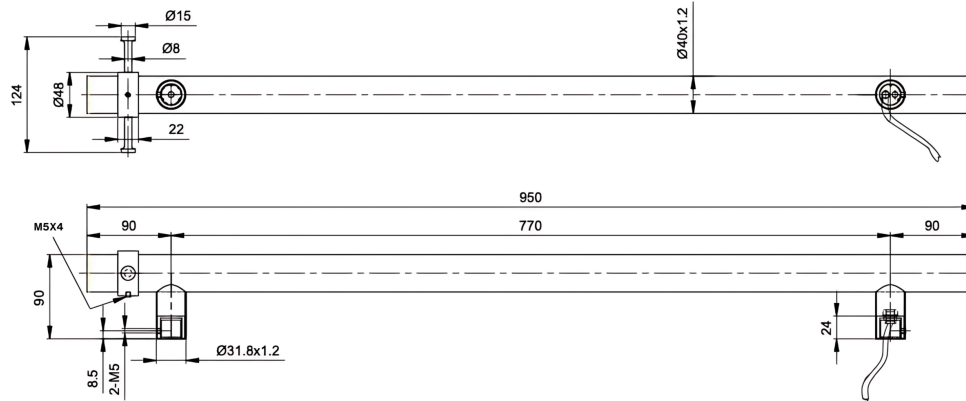

Allegra 12V Round Bar Vertical Heated Towel Rail

Product Specifications

Code:	JY-12V-R100-AB
Finish:	Aged Bronze
Barcode:	9339897032100
Primary Material:	304 Stainless Steel
Technical Features:	12VDC Hardwire Only Included: Transformer IP Rating: IP55 Maximum Output Temperature: 50C Transformer Input: 240VAC - 60Hz - 1.5A Transformer Output: 12VDC - 5.0A - 60W (max)