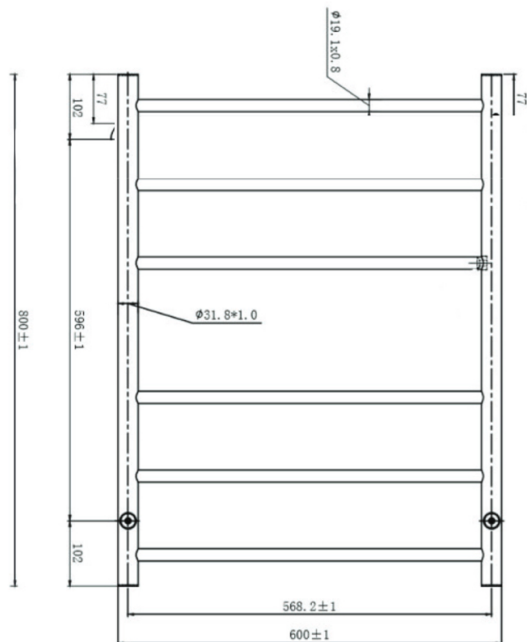

Avid 6 Bar Heated Towel Rail

Product Specifications

Code: JY-R600-BB
Finish: Brushed Brass
Barcode: 9339897007320
Primary Material: 304 Stainless Steel
Technical Features: Dual Wire
 240VAC Plug-in or Hardwire
 IP Rating: IP55
 Maximum Output Temperature: 50C