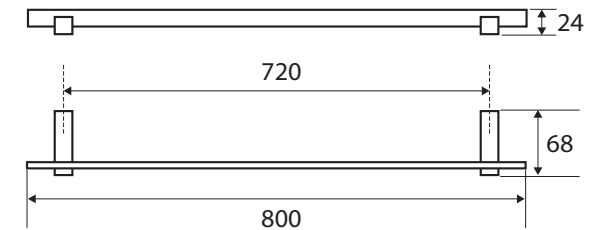

Jet

800MM SINGLE TOWEL RAIL

Features

- Made from solid brass
- Fixed length rails (not removable or adjustable)
- High-strength mounting brackets

Please Note: This product may have a visible Fienza or Watermark logo.

We aim to ensure that specifications are correct at the time of publication. All measurements are shown in millimetres. Always use measurements of actual product received for final specification as the technical drawing may contain differences. Due to printing limitations, physical colour may vary from the image shown. Fienza reserves the right to make modifications without prior notice.