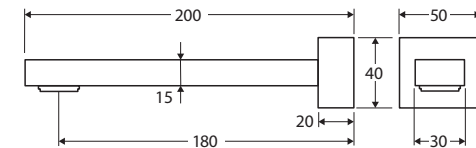

Jet

BATH OUTLET

Features

- Wall mounted, fixed position
- Fitted with aerator
- Made from solid brass
- Female ½" BSPP inlet
- WELS rating not required

Available in

Chrome
CPF0404

Cleaning & Care

- Regularly clean with mild soapy water using a microfibre cloth.
- In highly polluted or coastal locations, we recommend cleaning 2-3 times per week.
- Do not use harsh detergents, bleach, cream cleaners or citrus based cleaners. These substances are abrasive and will damage the surface.
- Do not use undue pressure and wipe in one direction only.

We aim to ensure that specifications are correct at the time of publication. All measurements are shown in millimetres. Always use measurements of actual product received for final specification as the technical drawing may contain differences. Due to printing limitations, physical colour may vary from the image shown. Fienza reserves the right to make modifications without prior notice.