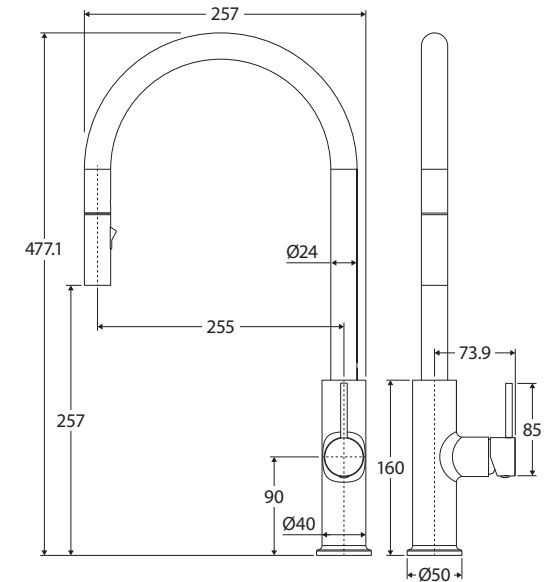

Available in

Electroplated
Chrome
228108-LF

Electroplated
Matte White
228108MW-LF

Electroplated
Matte Black
228108B-LF

PVD
Brushed Nickel
228108BN-LF

PVD
Gun Metal
228108GM-LF

PVD
Brushed Copper
228108CO-LF

PVD
Urban Brass
228108UB-LF

Cleaning & Care

- Regularly clean with mild soapy water using a microfibre cloth.
- In highly polluted or coastal locations, we recommend cleaning 2-3 times per week.
- Do not use harsh detergents, bleach, cream cleaners or citrus based cleaners. These substances are abrasive and will damage the surface.
- Do not use undue pressure and wipe in one direction only.

We aim to ensure that specifications are correct at the time of publication. All measurements are shown in millimetres. Always use measurements of actual product received for final specification as the technical drawing may contain differences. Due to printing limitations, physical colour may vary from the image shown. Fienza reserves the right to make modifications without prior notice.