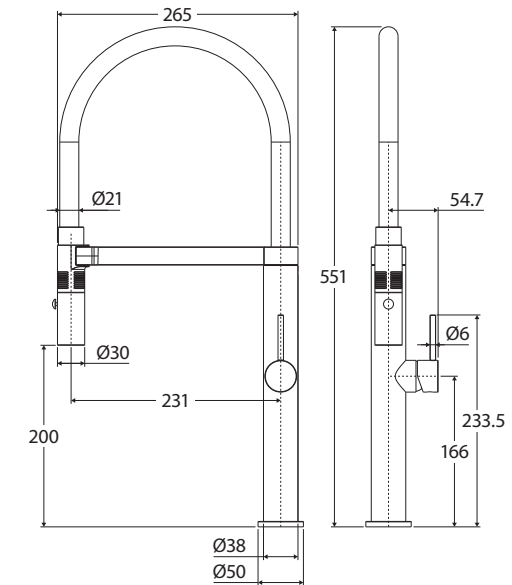

Available in

Electroplated Chrome 228109-LF	Electroplated Matte White 228109MWW-LF	Electroplated Matte White Mixed 228109MW-LF	Electroplated Matte Black 228109B-LF
PVD Brushed Nickel 228109BN-LF	PVD Gun Metal 228109GM-LF	PVD Brushed Copper 228109CO-LF	PVD Urban Brass 228109UB-LF

Cleaning & Care

- Regularly clean with mild soapy water using a microfibre cloth.
- In highly polluted or coastal locations, we recommend cleaning 2-3 times per week.
- Do not use harsh detergents, bleach, cream cleaners or citrus based cleaners. These substances are abrasive and will damage the surface.
- Do not use undue pressure and wipe in one direction only.

We aim to ensure that specifications are correct at the time of publication. All measurements are shown in millimetres. Always use measurements of actual product received for final specification as the technical drawing may contain differences. Due to printing limitations, physical colour may vary from the image shown. Fienza reserves the right to make modifications without prior notice.