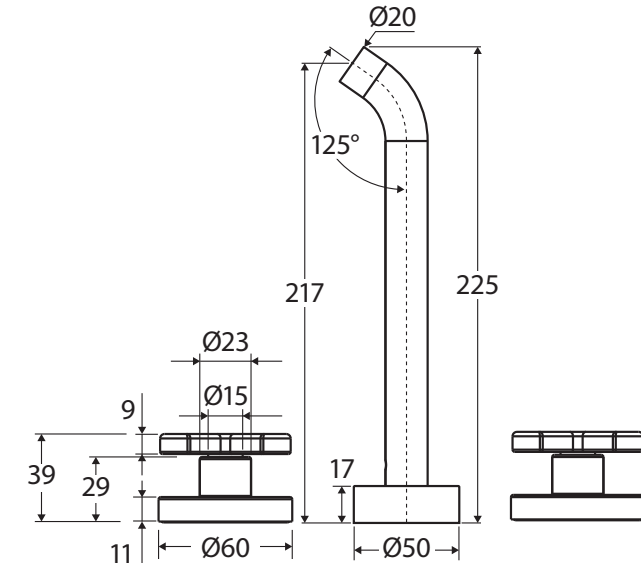

Available in

Electroplated
Chrome

343102-220-LF

Electroplated
Matte White

343102MW-220-LF

Electroplated
Matte Black

343102B-220-LF

PVD
Brushed Nickel

343102BN-220-LF

PVD
Gun Metal

343102GM-220-LF

PVD
Brushed Copper

343102CO-220-LF

PVD
Urban Brass

343102UB-220-LF