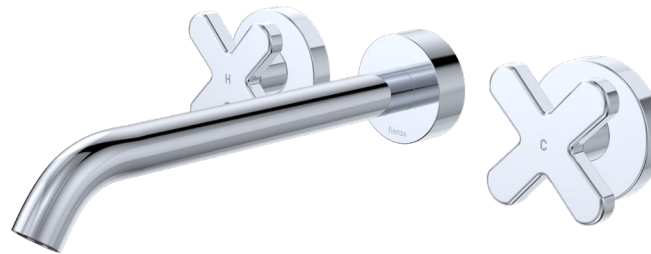

Kaya® WALL SET, CROSS TAPS 220MM OUTLET

Features

WELS 5 Star rated, 5.5L/min when installed over basin

- Designed for basin and bath
- Fixed position outlet
- Includes pre-fitted basin aerator and free-flow aerator
- Push-fit spout and screw-fit spigot installation
- Contra-rotating outward taps with concealed back plates
- ¼ turn ceramic discs
- Spindles included
- Made from stainless steel and lead-free brass*

Please note: This product may have a visible Fienza or Watermark logo.

*Defined as containing less than 0.25% lead.

Lead Free*

Available in

Electroplated
Chrome

343102-220-LF

Electroplated
Matte White

343102MW-220-LF