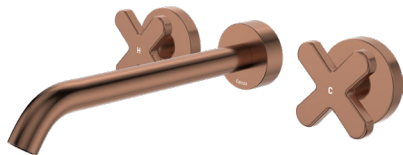

Cleaning & Care

- Regularly clean with mild soapy water using a microfibre cloth.
- In highly polluted or coastal locations, we recommend cleaning 2-3 times per week.
- Do not use harsh detergents, bleach, cream cleaners or citrus based cleaners. These substances are abrasive and will damage the surface.
- Do not use undue pressure and wipe in one direction only.

We aim to ensure that specifications are correct at the time of publication. All measurements are shown in millimetres. Always use measurements of actual product received for final specification as the technical drawing may contain differences. Due to printing limitations, physical colour may vary from the image shown. Fienza reserves the right to make modifications without prior notice.