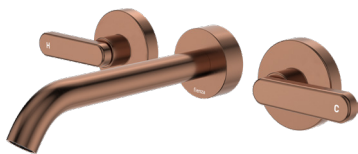

Kaya®

WALL SET, LEVER TAPS

180MM OUTLET

Features

WELS 5 Star rated, 5.5L/min when installed over basin

- Designed for basin and bath
- Fixed position outlet
- Includes pre-fitted basin aerator and free-flow aerator
- Push-fit spout and screw-fit spigot installation
- Contra-rotating outward taps with concealed back plates
- ¼ turn ceramic discs
- Spindles included
- Made from stainless steel and lead-free brass*

Please note: This product may have a visible Fienza or Watermark logo.

*Defined as containing less than 0.25% lead.

Lead Free*

Available in

Electroplated
Chrome
344102-LF

Electroplated
Matte White
344102MW-LF

Electroplated
Matte Black
344102B-LF

PVD
Brushed Nickel
344102BN-LF

PVD
Gun Metal
344102GM-LF

PVD
Brushed Copper
344102CO-LF

PVD
Urban Brass
344102UB-LF

Cleaning & Care

- Regularly clean with mild soapy water using a microfibre cloth.
- In highly polluted or coastal locations, we recommend cleaning 2-3 times per week.
- Do not use harsh detergents, bleach, cream cleaners or citrus based cleaners. These substances are abrasive and will damage the surface.
- Do not use undue pressure and wipe in one direction only.