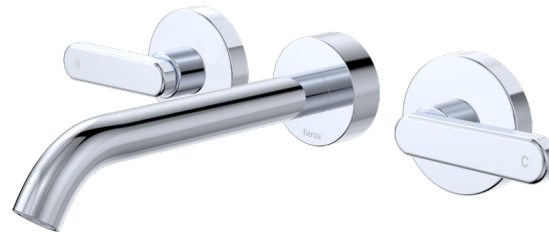

Kaya®

WALL SET, LEVER TAPS

180MM OUTLET

Features

WELS 5 Star rated, 5.5L/min when installed over basin

- Designed for basin and bath
- Fixed position outlet
- Includes pre-fitted basin aerator and free-flow aerator
- Push-fit spout and screw-fit spigot installation
- Contra-rotating outward taps with concealed back plates
- ¼ turn ceramic discs
- Spindles included
- Made from stainless steel and lead-free brass*

Please note: This product may have a visible Fienza or Watermark logo.

*Defined as containing less than 0.25% lead.

Lead Free*

Available in

Electroplated
Chrome
344102-LF

Electroplated
Matte White
344102MW-LF