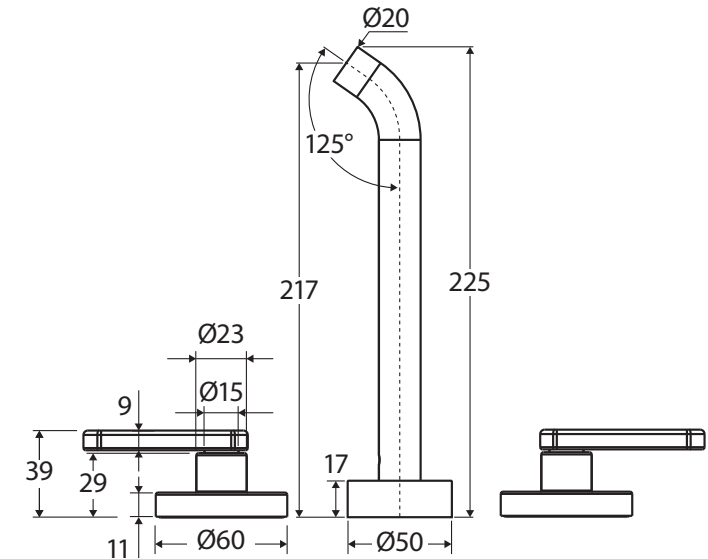

Available in

Electroplated
Chrome
344102-LF

Electroplated
Matte White
344102MW-LF

Electroplated
Matte Black
344102B-LF

PVD
Brushed Nickel
344102BN-LF

PVD
Gun Metal
344102GM-LF

PVD
Brushed Copper
344102CO-LF

PVD
Urban Brass
344102UB-LF