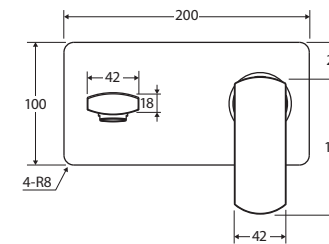

Koko®

BASIN/BATH WALL MIXER SET

Features

WELS 5 Star rated, 5L/min when installed over basin

- Sleek soft-square design
- Designed for basin and bath
- Free flow aerator included for bath installation
- Made from zinc alloy and stainless steel*
- Quality European cartridge (35 mm)

*Defined as containing less than 0.25% lead

Please note: This product may have a visible Fienza or Watermark logo.