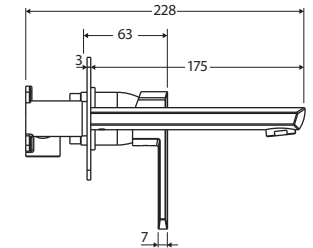

Koko®

BASIN/BATH WALL MIXER SET

Features

WELS 5 Star rated, 5L/min when installed over basin

- Sleek soft-square design
- Designed for basin and bath
- Free flow aerator included for bath installation
- Made from zinc alloy and stainless steel*
- Quality European cartridge (35 mm)

*Defined as containing less than 0.25% lead

Please note: This product may have a visible Fienza or Watermark logo.