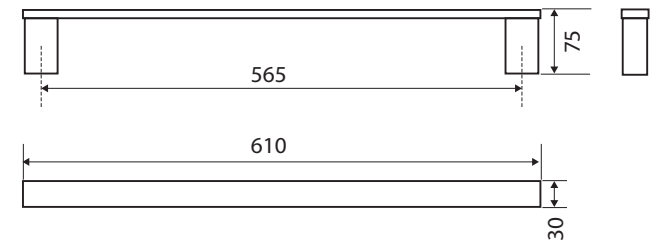

### Features

- Made from 304 stainless steel
- Fixed length rail (not removable or adjustable)
- High-strength mounting brackets
- Matching mixers, showers and bath outlets available

**Please Note:** These products may have a visible Fienza or Watermark logo.

We aim to ensure that specifications are correct at the time of publication. All measurements are shown in millimetres. Always use measurements of actual product received for final specification as the technical drawing may contain differences. Due to printing limitations, physical colour may vary from the image shown. Fienza reserves the right to make modifications without prior notice.