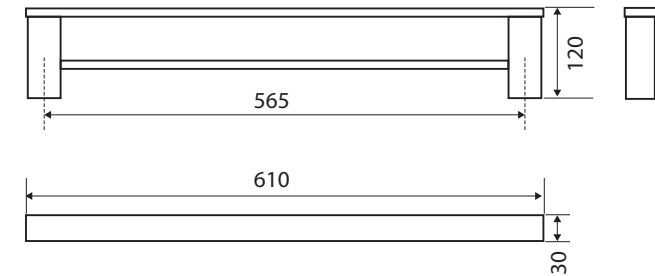

Koko®

610MM DOUBLE TOWEL RAIL

Features

- Made from 304 stainless steel
- Fixed length rail (not removable or adjustable)
- High-strength mounting brackets
- Matching mixers, showers and bath outlets available

Please Note: These products may have a visible Fienza or Watermark logo.

Available in

Chrome
89008610

Matte Black
85008610

Cleaning & Care

- Regularly clean with mild soapy water using a microfibre cloth.
- In highly polluted or coastal locations, we recommend cleaning 2-3 times per week.
- Do not use harsh detergents, bleach, cream cleaners or citrus based cleaners. These substances are abrasive and will damage the surface.
- Do not use undue pressure and wipe in one direction only

We aim to ensure that specifications are correct at the time of publication. All measurements are shown in millimetres. Always use measurements of actual product received for final specification as the technical drawing may contain differences. Due to printing limitations, physical colour may vary from the image shown. Fienza reserves the right to make modifications without prior notice.