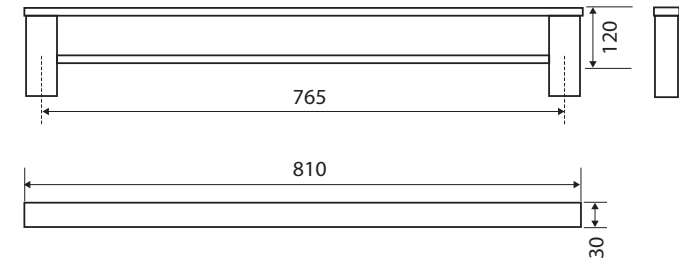

Koko®

810MM DOUBLE TOWEL RAIL

Features

- Made from 304 stainless steel
- Fixed length rail (not removable or adjustable)
- High-strength mounting brackets
- Matching mixers, showers and bath outlets available

Please Note: These products may have a visible Fienza or Watermark logo.