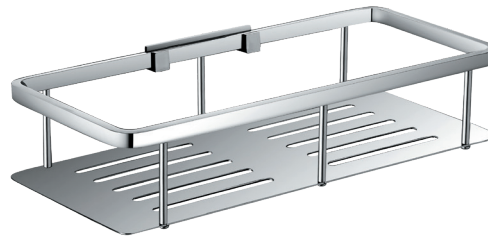

Koko®

SHOWER SHELF

Features

- Shelf with raised rail to contain items
- Shelf unhooks from bracket for easy cleaning
- Polished chrome finish
- Made from brass and 304 stainless steel
- Mounting screws and anchor plugs included