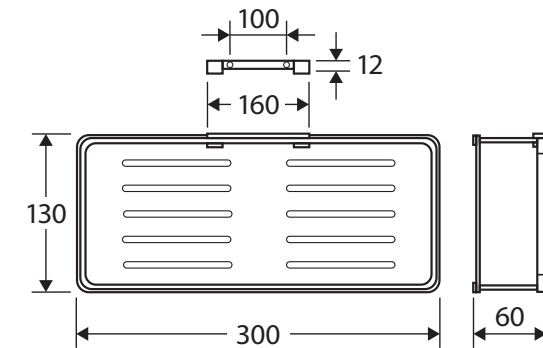

Koko®

SHOWER SHELF

Features

- Shelf with raised rail to contain items
- Shelf unhooks from bracket for easy cleaning
- Polished chrome finish
- Made from brass and 304 stainless steel
- Mounting screws and anchor plugs included

We aim to ensure that specifications are correct at the time of publication. All measurements are shown in millimetres. Always use measurements of actual product received for final specification as the technical drawing may contain differences. Due to printing limitations, physical colour may vary from the image shown. Fienza reserves the right to make modifications without prior notice.