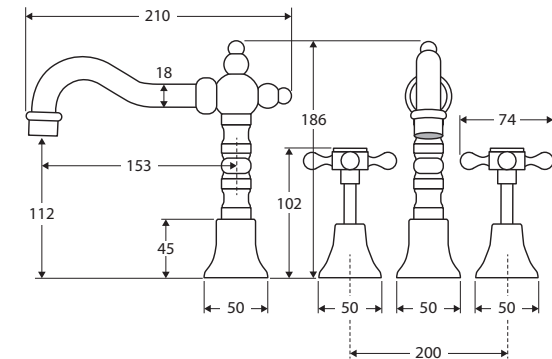

Lillian BASIN SET

Features

- Cross handle design
- Swivel function
- Made from solid brass
- ¼ turn ceramic disc
- Designed for basins
- **WELS 5 Star rated, 6L/min**

Please note: This product may have a visible Fienza or Watermark logo.

We aim to ensure that specifications are correct at the time of publication. All measurements are shown in millimetres. Always use measurements of actual product received for final specification as the technical drawing may contain differences. Due to printing limitations, physical colour may vary from the image shown. Fienza reserves the right to make modifications without prior notice.