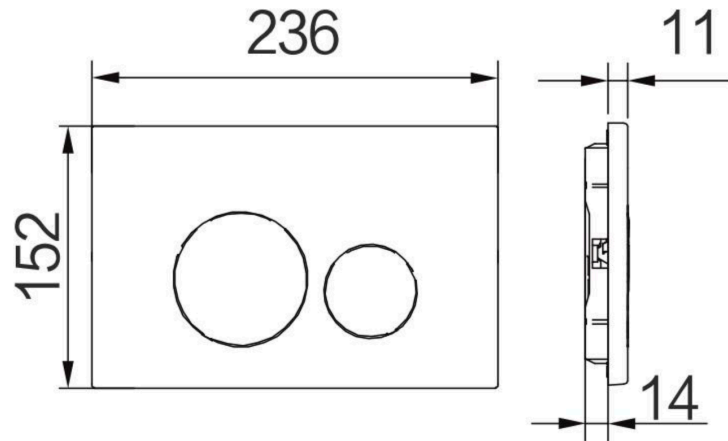

Marq Flush Plate with Round Buttons

Product Specifications

Code: MAR-FP-R1-BN
Finish: Brushed Nickel
Barcode: 9339897025959
Primary Material: 304 Stainless Steel

 **MAR-FP-R1-MW**
Matte White
Electroplate