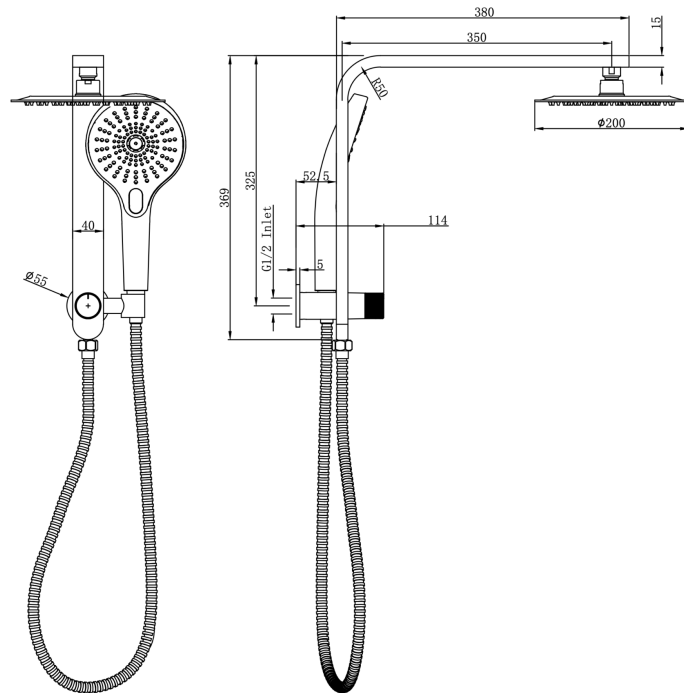

Mason Short Shower Combination with Multifunction Handpiece and 200mm Round Head

Product Specifications

Code: MAS-36a-200R-MB

Finish: Matte Black

Barcode: 9339897032605

WELS Star: 4 Star

WELS Rating: 7.5L/Min

Spindle/Divertor: 1/2 Turn Ceramic Disc

Primary Material: 304 Stainless Steel

Special Features: Spare Parts Available

MAS-36a-200R-BB
Brushed Brass
PVD

MAS-36a-200R-BN
Brushed Nickel
Raw Brush

MAS-36a-200R-CH
Chrome
Electroplate

MAS-36a-200R-GM
Gunmetal
PVD

MAS-36a-200R-MB
Matte Black
Electroplate

Experience, the difference.

LINSOL.COM.AU

☎ 1300 546 765

✉ info@linsol.com.au

✉ PO Box 88, Coniston NSW 2500

All information is correct at time of writing. The actual product may vary slightly and sizes may be scaled up or down. Warranty is for domestic use only. For warranty & care information please visit linsol.com.au/warranty