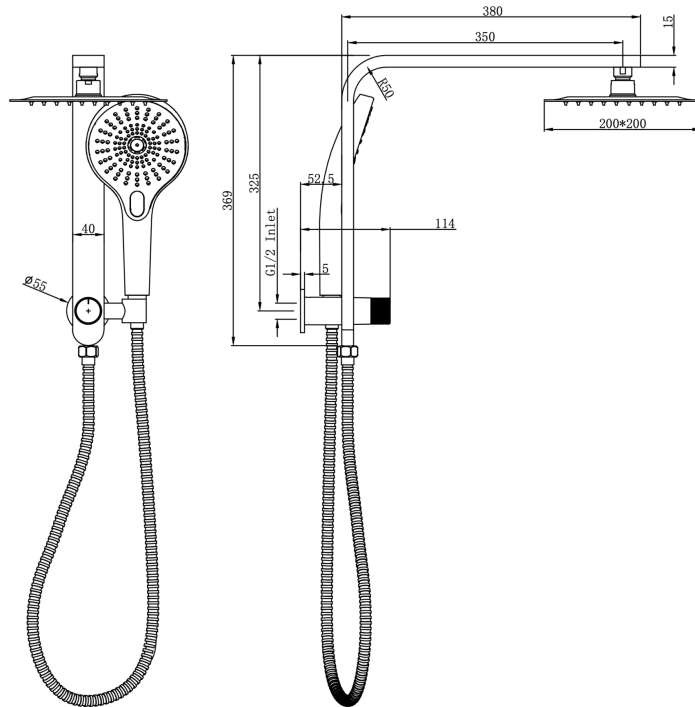

# Mason Short Shower Combination with Multifunction Handpiece and 200mm Square Head

## Product Specifications

**Code:** MAS-36a-200S-MB

**Finish:** Matte Black

**Barcode:** 9339897032650

**WELS Star:** 4 Star

**WELS Rating:** 7.5L/Min

**Spindle/Divertor:** 1/2 Turn Ceramic Disc

**Primary Material:** 304 Stainless Steel

**Special Features:** Spare Parts Available

**MAS-36a-200S-BB**  
Brushed Brass  
PVD

**MAS-36a-200S-BN**  
Brushed Nickel  
Raw Brush

**MAS-36a-200S-CH**  
Chrome  
Electroplate

**MAS-36a-200S-GM**  
Gunmetal  
PVD