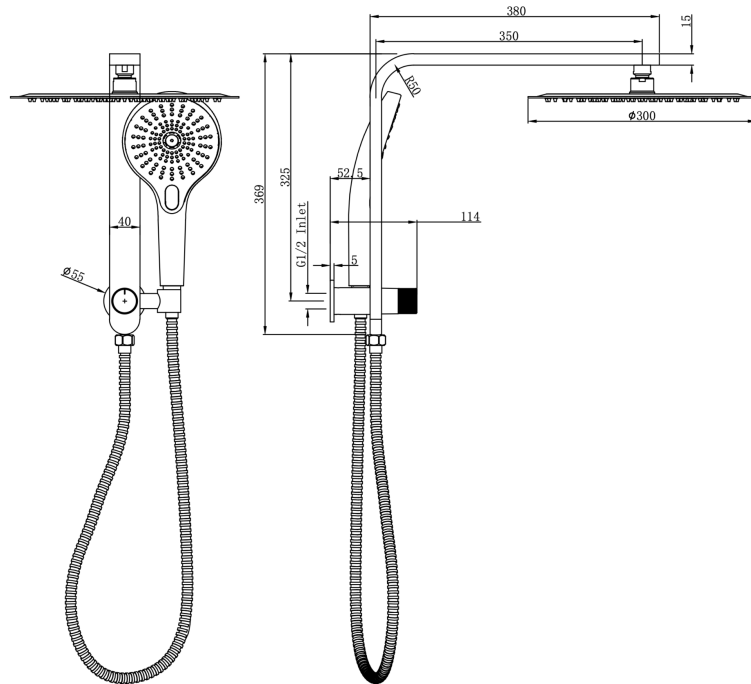

Mason Short Shower Combination with Multifunction Handpiece and 300mm Round Head

Product Specifications

Code: MAS-36a-300R-MB

Finish: Matte Black

Barcode: 9339897032704

WELS Star: 3 Star

WELS Rating: 9L/Min

Spindle/Divertor: 1/2 Turn Ceramic Disc

Primary Material: 304 Stainless Steel

Special Features: Spare Parts Available

MAS-36a-300R-BB
Brushed Brass
PVD

MAS-36a-300R-BN
Brushed Nickel
Raw Brush

MAS-36a-300R-CH
Chrome
Electroplate

MAS-36a-300R-GM
Gunmetal
PVD

MAS-36a-300R-MB
Matte Black
Electroplate

Experience, *the difference.*

LINSOL.COM.AU

☎ 1300 546 765

✉ info@linsol.com.au

✉ PO Box 88, Coniston NSW 2500

All information is correct at time of writing. The actual product may vary slightly and sizes may be scaled up or down. Warranty is for domestic use only. For warranty & care information please visit linsol.com.au/warranty