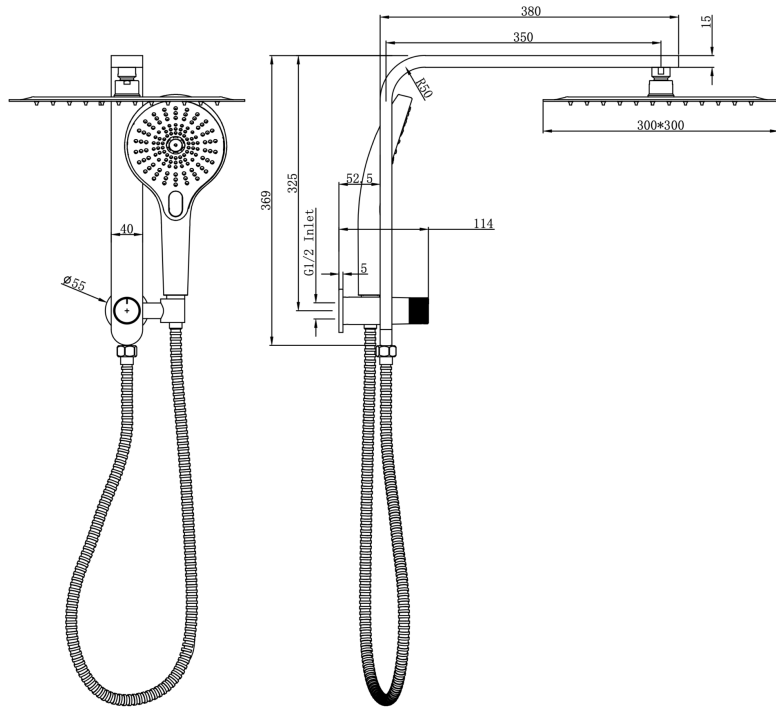

Mason Short Shower Combination with Multifunction Handpiece and 300mm Square Head

Product Specifications

Code:	MAS-36a-300S-BN
Finish:	Brushed Nickel
Barcode:	9339897032728
WELS Star:	3 Star
WELS Rating:	9L/Min
Spindle/Divertor:	1/2 Turn Ceramic Disc
Primary Material:	304 Stainless Steel
Special Features:	Spare Parts Available

MAS-36a-300S-BB
Brushed Brass
PVD

MAS-36a-300S-BN
Brushed Nickel
Raw Brush

MAS-36a-300S-CH
Chrome
Electroplate

MAS-36a-300S-GM
Gunmetal
PVD

MAS-36a-300S-MB
Matte Black
Electroplate

Experience, the difference.