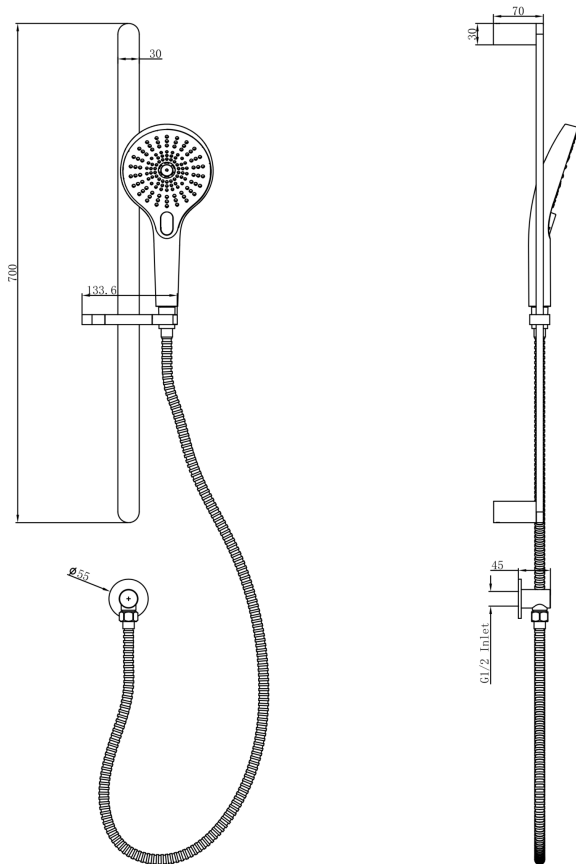

# Mason Sliding Shower Rail with Multifunction Handpiece

## Product Specifications

Code:	MAS-37a-CH
Finish:	Chrome
Barcode:	9339897032780
WELS Star:	5 Star
WELS Rating:	6L/Min
Primary Material:	304 Stainless Steel
Special Features:	Spare Parts Available

**MAS-37a-CH**  
Chrome  
Electroplate

**MAS-37a-GM**  
Gunmetal  
PVD

**MAS-37a-MB**  
Matte Black  
Electroplate

**MAS-37a-BB**  
Brushed Brass  
PVD

**MAS-37a-BN**  
Brushed Nickel  
Raw Brush

Experience, *the difference.*

LINSOL.COM.AU

☎ 1300 546 765