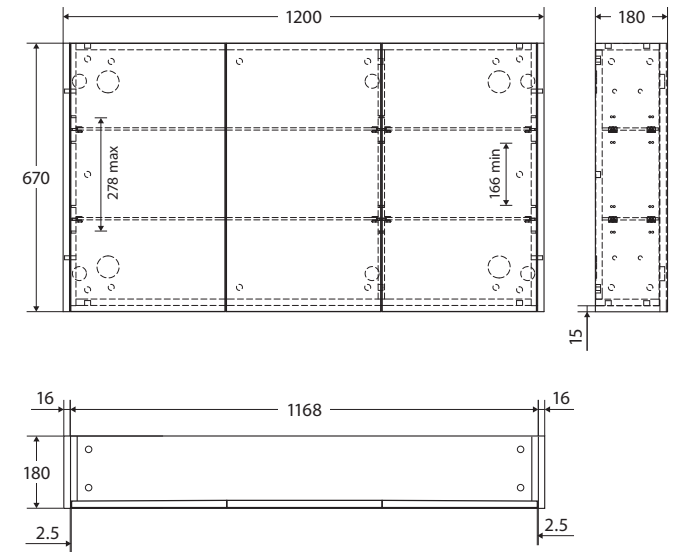

# Mirror Cabinet WITH SIDE PANELS, 1200MM

## Features

- Designed to match our universal vanity cabinets
- 5mm thick, pencil edge glass mirrors
- Soft-close doors
- Two internal tempered glass shelves (adjustable)
- White interior
- Made from E1 MDF board
- Strong 16mm backing board
- Includes 4 mounting brackets

We aim to ensure that specifications are correct at the time of publication. All measurements are shown in millimetres. For MDF cabinetry, please allow +/- 5 mm tolerance per 1000 mm for manufacturing variance in straightness. Always use measurements of actual product received for final specification as the technical drawing may contain differences. Due to printing limitations, physical colour may vary from the image shown. Fienza reserves the right to make modifications without prior notice.