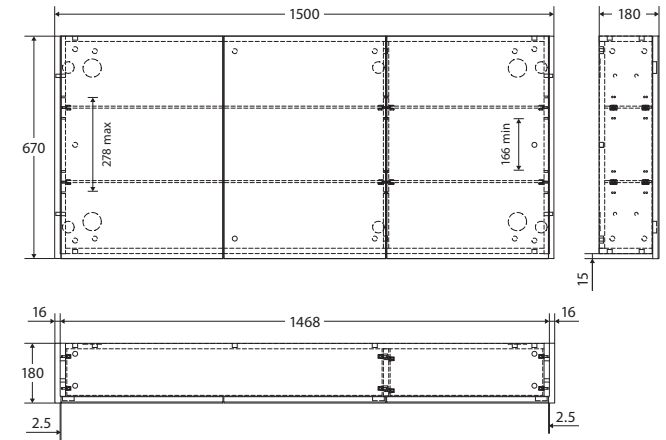

Mirror Cabinet WITH SIDE PANELS, 1500MM

Features

- Designed to match our universal vanity cabinets
- 5mm thick, pencil edge glass mirrors
- Soft-close doors
- Two internal tempered glass shelves (adjustable)
- White interior
- Made from E1 MDF board
- Strong 16mm backing board
- Includes 4 mounting brackets

We aim to ensure that specifications are correct at the time of publication. All measurements are shown in millimetres. For MDF cabinetry, please allow +/- 5 mm tolerance per 1000 mm for manufacturing variance in straightness. Always use measurements of actual product received for final specification as the technical drawing may contain differences. Due to printing limitations, physical colour may vary from the image shown. Fienza reserves the right to make modifications without prior notice.