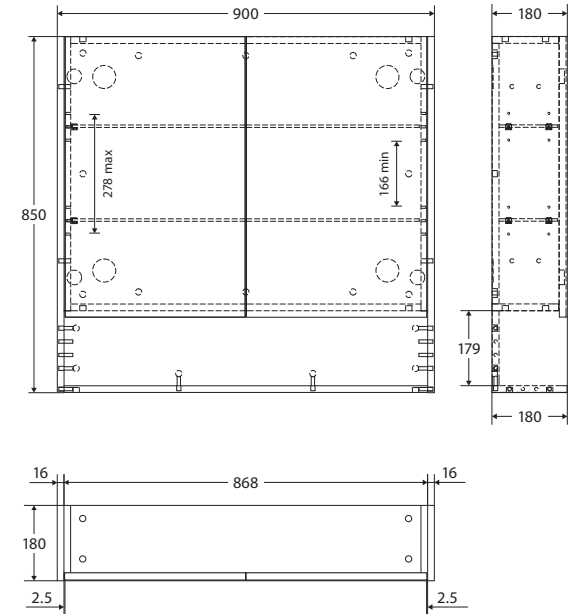

Mirror Cabinet WITH DISPLAY SHELF, 900MM

Features

- Designed to match our universal vanity cabinets
- Open display shelf
- 5mm thick, pencil edge glass mirrors
- Soft-close doors
- Two internal tempered glass shelves (adjustable)
- White interior
- Made from E1 MDF board
- Strong 16mm backing board
- Includes 4 mounting brackets

We aim to ensure that specifications are correct at the time of publication. All measurements are shown in millimetres. For MDF cabinetry, please allow +/- 5 mm tolerance per 1000 mm for manufacturing variance in straightness. Always use measurements of actual product received for final specification as the technical drawing may contain differences. Due to printing limitations, physical colour may vary from the image shown. Fienza reserves the right to make modifications without prior notice.