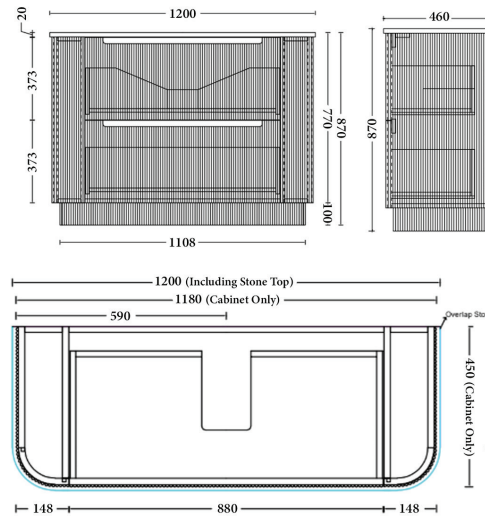

OAKMERE 1200MM FREESTANDING

OAK120FC

AVAILABLE TOPS

Pristine White

Calacatta Marble

Nordic Mist

1200MM FREESTANDING VANITY SETS

Cabinet Only	OAK120FC-CO
Pristine White	OAK120FC-PW
Calacatta Marble	OAK120FC-CM
Nordic Mist	OAK120FC-NM