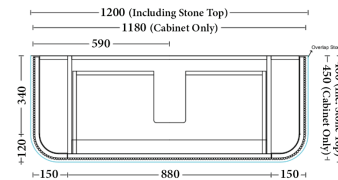

OAKMERE 1200MM WALL HUNG

OAK120WC

AVAILABLE TOPS

Pristine White

Calacatta Marble

Nordic Mist

1200MM WALL HUNG VANITY SETS

Cabinet Only	OAK120WC-CO
Pristine White	OAK120WC-PW
Calacatta Marble	OAK120WC-CM
Nordic Mist	OAK120WC-NM