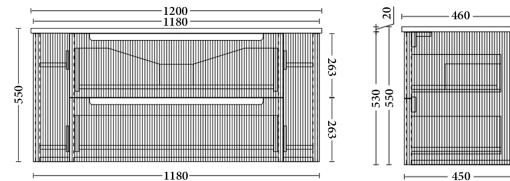

OAKMERE 1200MM WALL HUNG

OAK120WC

AVAILABLE TOPS

Pristine White

Calacatta Marble

Nordic Mist

1200MM WALL HUNG VANITY SETS

Cabinet Only	OAK120WC-CO
Pristine White	OAK120WC-PW
Calacatta Marble	OAK120WC-CM
Nordic Mist	OAK120WC-NM

FEATURES

-  Touch-open Corner Drawer Design
-  Finished in Golden Oak for a warm, timeless appeal
-  Solid oak V-groove panel detailing for premium design
-  High-density, moisture-resistant plywood construction
-  German-engineered Quadro V6 heavy duty rail system
-  Minimalist L-rail finger-pull drawers for a sleek look
-  Premium oak-coloured interior with a subtle refined warmth
-  Premium **Silica-free Quartz** Benchtop