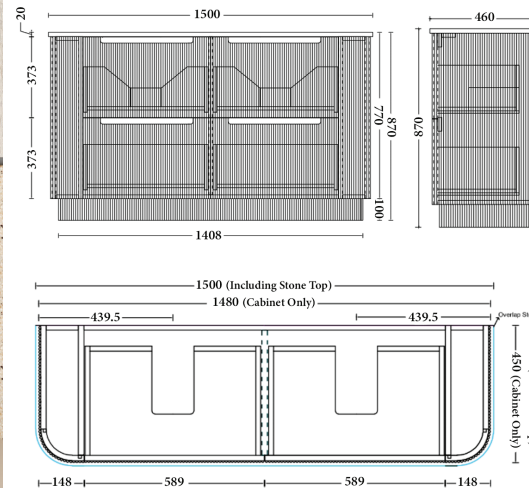

OAKMERE 1500MM FREESTANDING

OAK150FC

AVAILABLE TOPS

1500MM FREESTANDING VANITY SETS

Cabinet Only	OAK150FC-CO
Pristine White	OAK150FC-PW
Calacatta Marble	OAK150FC-CM
Nordic Mist	OAK150FC-NM

FEATURES

- Finished in Golden Oak for a warm, timeless appeal
- Solid oak V-groove panel detailing for premium design
- High-density, moisture-resistant plywood construction
- German-engineered Quadro V6 heavy duty rail system
- Minimalist L-rail finger-pull drawers for a sleek look
- Premium oak-coloured interior with a subtle refined warmth
- Premium **Silica-free Quartz** Benchtop

NOVEEN LIMITED WARRANTY

Noveen vanities are built to meet high Australian quality standards, and each component is supported by a dedicated warranty for long-term confidence. Our moisture-resistant cabinets include a **10-year replacement warranty** and **1 year of labour** for residential installations, while commercial use is covered for **1 year replacement** and **1 year labour**. Stone tops, ceramic tops, and shaving cabinets each carry a **5-year replacement warranty** and **1 year labour** for residential use, and **1 year replacement** with **1 year labour** for commercial applications.

These warranties apply only to the original purchaser and require valid proof of purchase. Labour coverage is limited to the first year. Damage caused by incorrect installation, misuse, accidents, or failure to follow care guidelines is not covered. Natural variations in stone, ceramic glazing, and timber or veneer finishes are normal and not considered defects. Noveen may inspect the product before approving any claim, and if the original model or finish is unavailable, a comparable replacement will be provided.