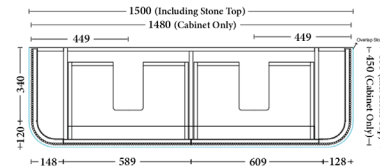

OAKMERE 1500MM WALL HUNG

OAK150WC

AVAILABLE TOPS

Pristine White

Calacatta Marble

Nordic Mist

1500MM WALL HUNG VANITY SETS

Cabinet Only	OAK150WC-CO
Pristine White	OAK150WC-PW
Calacatta Marble	OAK150WC-CM
Nordic Mist	OAK150WC-NM