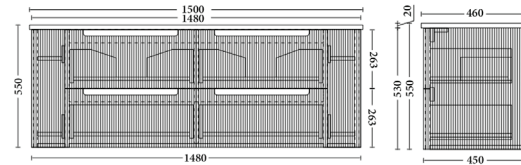

OAKMERE 1500MM WALL HUNG

OAK150WC

AVAILABLE TOPS

1500MM WALL HUNG VANITY SETS

Cabinet Only	OAK150WC-CO
Pristine White	OAK150WC-PW
Calacatta Marble	OAK150WC-CM
Nordic Mist	OAK150WC-NM

FEATURES

- Touch-open Corner Drawer Design
- Finished in Golden Oak for a warm, timeless appeal
- Solid oak V-groove panel detailing for premium design
- High-density, moisture-resistant plywood construction
- German-engineered Quadro V6 heavy duty rail system
- Minimalist L-rail finger-pull drawers for a sleek look
- Premium oak-coloured interior with a subtle refined warmth
- Premium **Silica-free Quartz** Benchtop

NOVEEN LIMITED WARRANTY

Noveen vanities are built to meet high Australian quality standards, and each component is supported by a dedicated warranty for long-term confidence. Our moisture-resistant cabinets include a **10-year replacement warranty** and **1 year of labour** for residential installations, while commercial use is covered for **1 year replacement** and **1 year labour**. Stone tops, ceramic tops, and shaving cabinets each carry a **5-year replacement warranty** and **1 year labour** for residential use, and **1 year replacement** with **1 year labour** for commercial applications.

These warranties apply only to the original purchaser and require valid proof of purchase. Labour coverage is limited to the first year. Damage caused by incorrect installation, misuse, accidents, or failure to follow care guidelines is not covered. Natural variations in stone, ceramic glazing, and timber or veneer finishes are normal and not considered defects. Noveen may inspect the product before approving any claim, and if the original model or finish is unavailable, a comparable replacement will be provided.