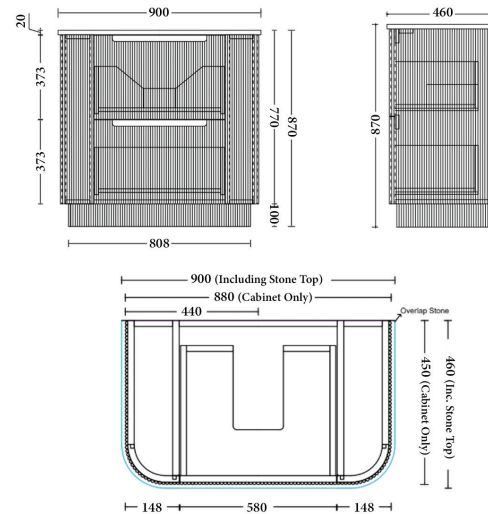

OAKMERE 900MM FREESTANDING

OAK90FC

AVAILABLE TOPS

Pristine White

Calacatta Marble

Nordic Mist

900MM FREESTANDING VANITY SETS

Cabinet Only	OAK90FC-CO
Pristine White	OAK90FC-PW
Calacatta Marble	OAK90FC-CM
Nordic Mist	OAK90FC-NM