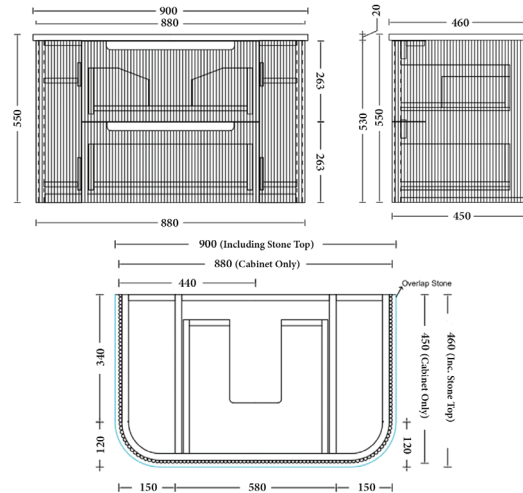

OAKMERE 900MM WALL HUNG

OAK90WC

AVAILABLE TOPS

Pristine White

Calacatta Marble

Nordic Mist

900MM WALL HUNG VANITY SETS

Cabinet Only	OAK90WC-CO
Pristine White	OAK90WC-PW
Calacatta Marble	OAK90WC-CM
Nordic Mist	OAK90WC-NM

FEATURES

-  Touch-open Corner Drawer Design
-  Finished in Golden Oak for a warm, timeless appeal
-  Solid oak V-groove panel detailing for premium design
-  High-density, moisture-resistant plywood construction
-  German-engineered Quadro V6 heavy duty rail system
-  Minimalist L-rail finger-pull drawers for a sleek look
-  Premium oak-coloured interior with a subtle refined warmth
-  Premium **Silica-free Quartz** Benchtop