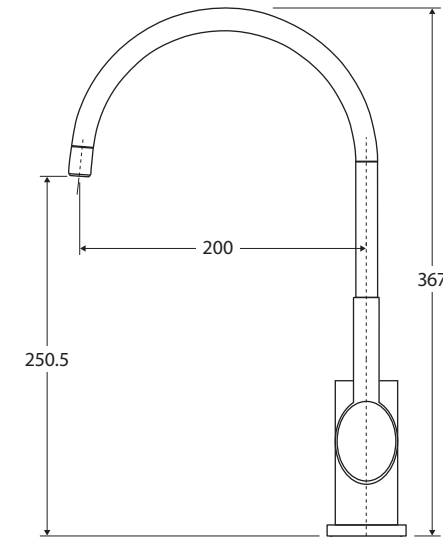

Ovalie

SINK MIXER

Features

- Oval shape design
- Swivel function
- Designed for kitchen and laundry
- Made from solid brass
- 35 mm cartridge
- **WELS 4 Star rated, 6.5L/min**

Please note: This product may have a visible Fienza or Watermark logo.

We aim to ensure that specifications are correct at the time of publication. All measurements are shown in millimetres. Always use measurements of actual product received for final specification as the technical drawing may contain differences. Due to printing limitations, physical colour may vary from the image shown. Fienza reserves the right to make modifications without prior notice.