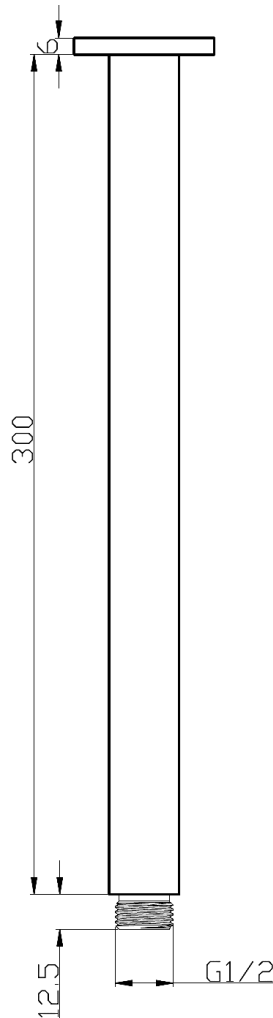

SH10081 NAUTICA 300mm Ceiling Shower Arm

Features:

- 300mm Length
- Ceiling Mounted

Product Codes:

SH10081	Chrome
SH10081BK	Matte Black

All measurements and specifications provided for our products are approximate and subject to change without prior notice. The information listed is correct at time of publication, however Bestlink International PTY LTD reserves the right to vary design and dimensions of products without prior notice. We recommend verifying dimensions and specifications before installation. For ceramic products, please allow a +/- 5mm tolerance for manufacturing variance. For basins, it is recommended that actual basin be used when cutting out bench top to ensure exact fit.