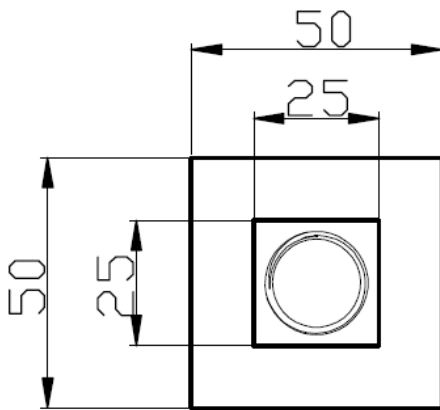

SH10081 NAUTICA 300mm Ceiling Shower Arm

Features:

- 300mm Length
- Ceiling Mounted

Product Codes:

SH10081	Chrome
SH10081BK	Matte Black

All measurements and specifications provided for our products are approximate and subject to change without prior notice. The information listed is correct at time of publication, however Bestlink International PTY LTD reserves the right to vary design and dimensions of products without prior notice. We recommend verifying dimensions and specifications before installation. For ceramic products, please allow a +/- 5mm tolerance for manufacturing variance. For basins, it is recommended that actual basin be used when cutting out bench top to ensure exact fit.