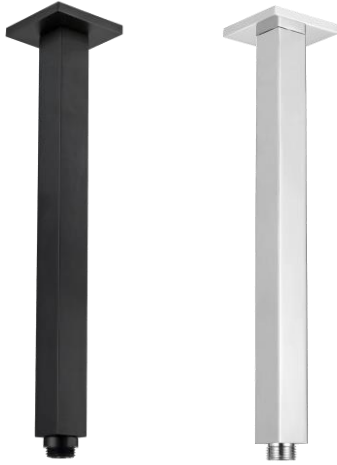

SH10081 NAUTICA 300mm Ceiling Shower Arm

Features:

- 300mm Length
- Ceiling Mounted

Product Codes:

SH10081	Chrome
SH10081BK	Matte Black

All measurements and specifications provided for our products are approximate and subject to change without prior notice. The information listed is correct at time of publication, however Bestlink International PTY LTD reserves the right to vary design and dimensions of products without prior notice. We recommend verifying dimensions and specifications before installation. For ceramic products, please allow a +/- 5mm tolerance for manufacturing variance. For basins, it is recommended that actual basin be used when cutting out bench top to ensure exact fit.