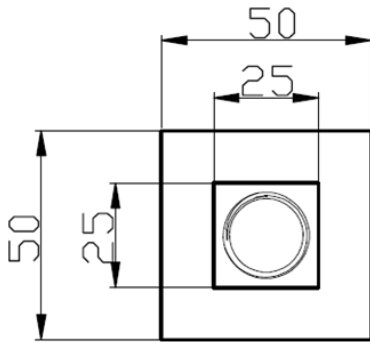

SH10082 NAUTICA 450mm Ceiling Shower Arm

Features:

- 450mm Length
- Ceiling Mounted

Product Codes:

SH10082	Chrome
SH10082BK	Matte Black

All measurements and specifications provided for our products are approximate and subject to change without prior notice. The information listed is correct at time of publication, however Bestlink International PTY LTD reserves the right to vary design and dimensions of products without prior notice. We recommend verifying dimensions and specifications before installation. For ceramic products, please allow a +/- 5mm tolerance for manufacturing variance. For basins, it is recommended that actual basin be used when cutting out bench top to ensure exact fit.