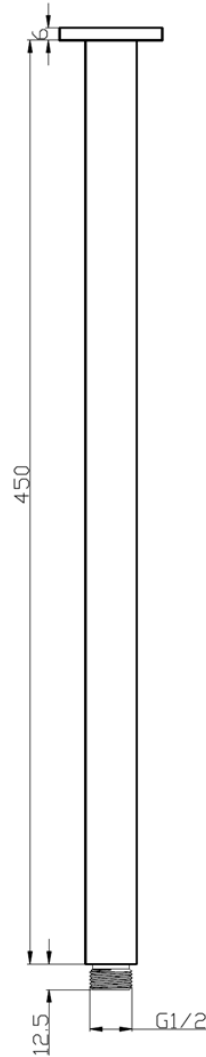

SH10082 NAUTICA 450mm Ceiling Shower Arm

Features:

- 450mm Length
- Ceiling Mounted

Product Codes:

SH10082	Chrome
SH10082BK	Matte Black

All measurements and specifications provided for our products are approximate and subject to change without prior notice. The information listed is correct at time of publication, however Bestlink International PTY LTD reserves the right to vary design and dimensions of products without prior notice. We recommend verifying dimensions and specifications before installation. For ceramic products, please allow a +/- 5mm tolerance for manufacturing variance. For basins, it is recommended that actual basin be used when cutting out bench top to ensure exact fit.